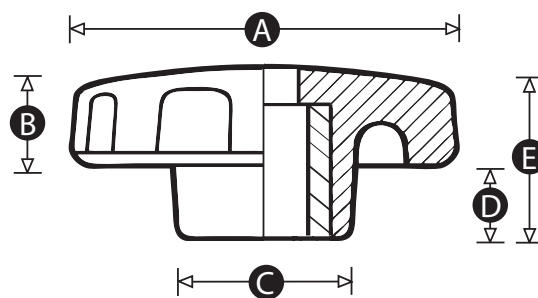

DataSheet

Through Thread Scallop Knob

Material

Duroplast

Standard colour

Black

Finish

Gloss

Female insert material

Brass

Part No.	A	B	C	D	E	Thread size
686193	32	11	18	8	19	M6