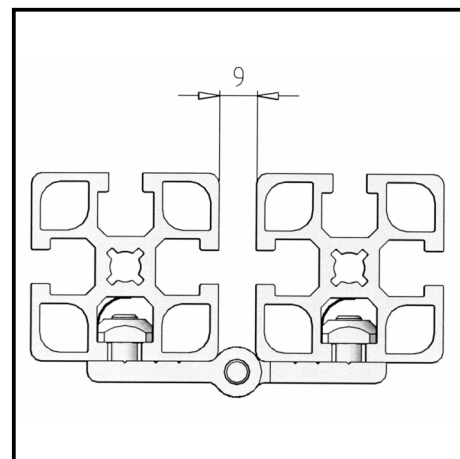

DOOR HINGE SMALL

Article Nr. 21.0973/0

[See the product on the website](#) →

[Download CAD Files](#) →

TECHN. DATA / ITEMS SUPPLIED

- Aluminium, anodized E6/EV1
- With stainless steel shaft
- With fastening material steel, zinc plated
- Weight = 0.120 kg/piece

APPLICATIONS

- Suitable for large doors and lids
- Guard units
- Connection of profiles at various angles

ASSEMBLY

- Screw tight to the profile groove with supplied hardware