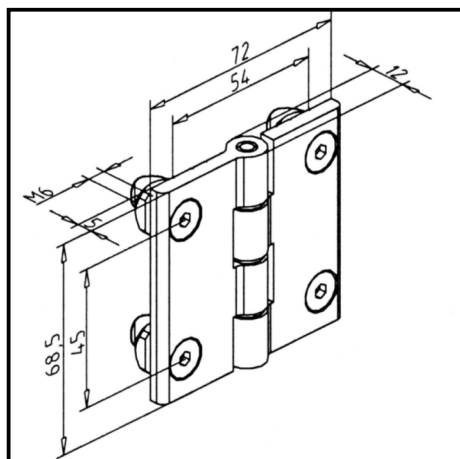

DOOR HINGE SMALL

Article Nr. 21.0973/0

[See the product on the website](#) →

[Download CAD Files](#) →

TECHN. DATA / ITEMS SUPPLIED

- Aluminium, anodized E6/EV1
- With stainless steel shaft
- With fastening material steel, zinc plated
- Weight = 0.120 kg/piece

APPLICATIONS

- Suitable for large doors and lids
- Guard units
- Connection of profiles at various angles

ASSEMBLY

- Screw tight to the profile groove with supplied hardware