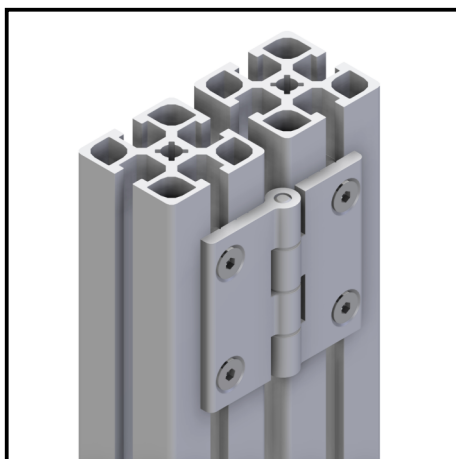

DOOR HINGE SMALL

Article Nr. 21.0973/0

[See the product on the website](#) →

[Download CAD Files](#) →

TECHN. DATA / ITEMS SUPPLIED

- Aluminium, anodized E6/EV1
- With stainless steel shaft
- With fastening material steel, zinc plated
- Weight = 0.120 kg/piece

APPLICATIONS

- Suitable for large doors and lids
- Guard units
- Connection of profiles at various angles

ASSEMBLY

- Screw tight to the profile groove with supplied hardware