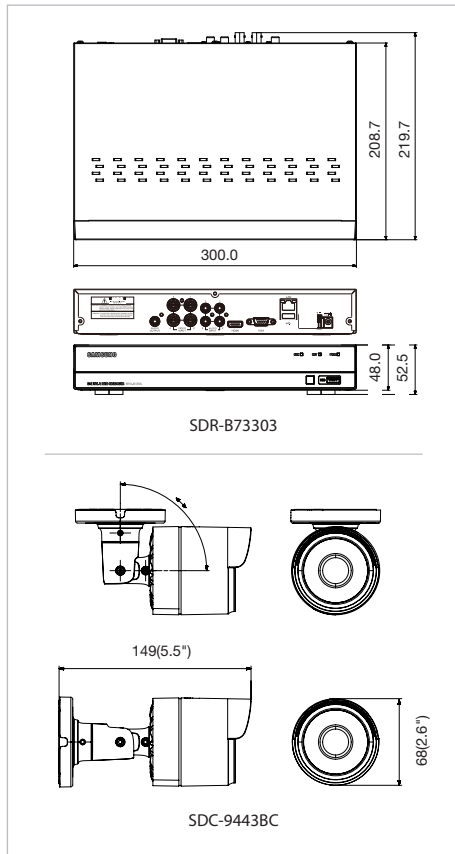

4 Channel Full HD DVR Security System with P2P Easy Connection Supported

SDH-B73023BF

Dimensions

Packaging Contents

- DVR (SDR-B73303)
- Bullet Camera x 2 (SDC-9443BC)
- Quick Start Guide
- Remote Control / Battery
- 60ft BNC Camera Cable x 2
- HDMI Cable
- Mouse
- 1 to 4 Power Splitter
- Network Cable
- 12V 2A Power Adaptor for DVR
- 12V 2A Power Adaptor for Cameras
- Screws, Anchors & Hex Key
- CD (Remote viewing S/W, User Manual)

HEAD OFFICE

6, Pangyo-ro 319beon-gil, Bundang-gu, Seongnam-si,
Gyeonggi-do, 463-400 Rep. of KOREA
Tel: +82.70.7147.8753 Fax: +82.31.8018.3740
<http://hanwha-security.com>

Hanwha Techwin America

500 Frank W. Burr Blvd, Suite 43 Teaneck, NJ 07666
Toll Free: +1.877.213.1222 Direct: +1.201.325.6920
Fax: +1.201.373.0124
www.hanwhasecurity.com

Hanwha Techwin Europe

Heriot House, Heriot Road, Chertsey, Surrey,
KT16 9DT, UK
Tel: +41.932.57.8100 Fax: +44.1932.57.8101
www.hanwha-security.eu

Hanwha Techwin Tianjin

No.11 Weiliu Rd., Micro-electronic Industrial Park,
Jingang Road Tianjin 300385, China
Tel: +86-22-2388-7788 (8700)
www.hanwha-security.cn

Hanwha Techwin Middle East FZE