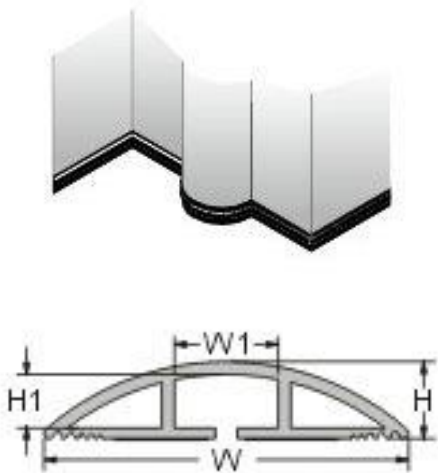

Product Datasheet

SOFT WIRING DUCT with adh Tape

- Material: PVC
- Color: Grey (Brown, Milk, Black available)
- Soft pvc products, packed in roll for easy storage.
- Cut to required length for temporary wiring or permanent application. Supplied with double sided tape.

RS Number	Color	W	W1	H	H1	Packing
8659492	Grey	25.4	7.4	5.8	3.8	
8659495	Brown					
8659499	Milk					
8659509	Black					
8659502	Grey	50.8	14.8	11.6	7.8	
8659506	Brown					
8659515	Milk					
8659518	Black					
8659512	Grey	66	19	15.3	10.9	
8659521	Brown					
8659524	Milk					
8659528	Black					
8659537	Grey	76.2	22	17.4	11.6	
8659530	Brown					
8659534	Milk					
8659543	Black					
8659546	Grey	102	29.4	23.2	15.4	
8659540	Brown					
8659559	Milk					
8659552	Black					