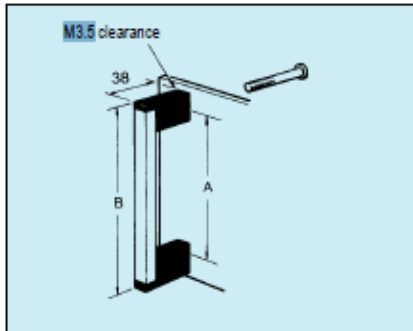

#### PANEL HANDLES

The panel handles provide an attractive compliment to cardframes, 19" front panels and enclosures. They are available in the most popular cardframe sizes. They comprise anodised aluminium extrusions and black plastic mouldings and necessary fixings supplied in pairs.