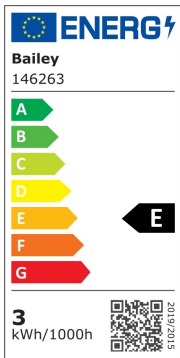

**LED Ecobasic PAR16 Crystal GU10 2.4W (35W) 230lm 827 38°**

Article number: 146263

BAI LED Ecobasic PAR16 Crystal GU10 2.4W (35W) 230lm 2700K 38° 220V-240V 50x53mm MR16 LED reflector lamp

The Bailey Lights LED spotlights are characterized by a longer lifespan and less energy consumption than their halogen predecessors. Due to their compact design they are easily interchangeable. Spots are mainly used to provide focused light from the ceiling or wall. This glass-look version is made of polycarbonate and literally and figuratively has an extra beautiful appearance because the part where the light shines through radiates both to the front and partly to the back. Because these Ecobasic low-budget lamps are very sustainable due to their low power consumption and long lifespan, they are both ECOlogical and ECONomic. Ambient temperature: -20°C to +45°C.