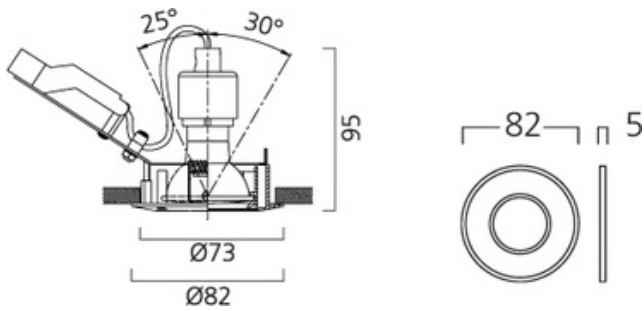

Intro LED

INTRO LED TILT WHITE 6.5W GU10 DIM 830

0053535

DATA TABLE

General data

Technology	LED
Ordering number	0053535
Average life (Rated) (h)	15000
EAN code	5410288535357
Certifications	CE
Mount	Ceiling recessed
Long description	Luminaire with replaceable Sylvania LED Lamp. Lamp details : 6.5W / 360LM / Dimmable Beam / Angle 40° / 3000K . Lamp includes LED driver. Luminaire is IP23 – Class 2. Available in fixed or tilt (20°)
Product name	INTRO LED TILT WHITE 6.5W GU10 DIM 830
Control gear type	Integral
Environment	Interior
General application	Residential accent downlighting
Housing	Steel

Optical data

Light colour	Warm white
CRI (Ra)	80
LOR (%)	100
Beam angle(°)	40
Luminous flux (Nominal) (lm)	360
Distribution type	Direct

Electrical data

Efficacy (Rated) (lm/w)	47
Voltage (V)	220-240
Electrical protection	CLASS II

Intro LED

INTRO LED TILT WHITE 6.5W GU10 DIM 830

0053535

Physical data

Weight (kg)	0.5
Colour	White
Lamp included	Yes
Included lamp	26804
Height (mm)	95
Width (mm)	82
Length (mm)	82
IP rating	23
IK rating	02
Vertical tilt (°)	30
Cutout diameter (mm)	73 ø
Cutout shape	Round
Recessed depth (mm)	95
Reflector material	Bright Aluminium Reflector

Intro LED

INTRO LED TILT WHITE 6.5W GU10 DIM 830

0053535

TECHNICAL DRAWINGS

ENERGY LABEL