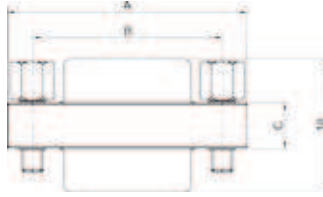

ACCESSORIES

BNC Strain Relief Boots

- Available for RG58, RG59 and RG62 BNC Connectors
- Available in Blue, Green, Red, Yellow, Black & Light Grey
- Other Colours on request

Order Code:	Name:
6855-0101-x1	MHRG-yySRB-B
6855-0101-x2	MHRG-yySRB-G
6855-0101-x3	MHRG-yySRB-R
6855-0101-x4	MHRG-yySRB-Y
6855-0101-x5	MHRG-yySRB-BK
6855-0101-x6	MHRG-yySRB-LG
RG58: x = 0	yy = 58
RG59/62: x = 1	yy = 59/62

Miniature Gender Changers

Size	Dim A	Dim B	Dim C
9-way	31,2	25,0	6,0
15-way	39,5	33,3	6,0
25-way	53,4	47,1	6,0
HD15-way	31,2	25,0	6,0

Also available in Filter Connectors

Order Code:	Name:	Style:
2401-0100-01	MHDMGC-0909-MM	Male-Male
2401-0100-02	MHDMGC-1515-MM	Male-Male
2401-0100-03	MHDMGC-2525-MM	Male-Male
2401-0100-11	MHDMGC-0909-MF	Male-Female
2401-0100-13	MHDMGC-2525-MF	Male-Female
2401-0100-21	MHDMGC-0909-FF	Female-Female
2401-0100-22	MHDMGC-1515-FF	Female-Female
2401-0100-23	MHDMGC-2525-FF	Female-Female
2401-0101-02	MHDMGC-HD1515-MM	HD-Male-Male
2401-0101-12	MHDMGC-HD1515-MF	HD-Male-Female