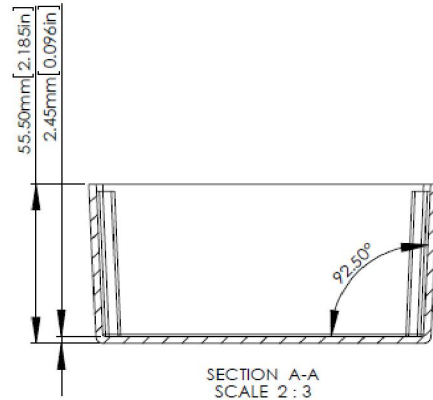

RS Stock No.1465341

FOUR (4) #6-32X5/8"
SELF-TAPPING SCREWS.

SECTION A-A
SCALE 2:3

SECTION B-B
SCALE 2:3

ASSEMBLY

According to ISO 2768-m	
Measuring DIM=L	Tolerances
0.5<L≤3.0mm	±0.1mm
3.0<L≤6.0 mm	±0.1mm
6.0<L≤30.0 mm	±0.2mm
30.0<L≤120.0 mm	±0.3mm
120.0<L≤400.0 mm	±0.5mm
400.0<L≤1000.0 mm	±0.8mm