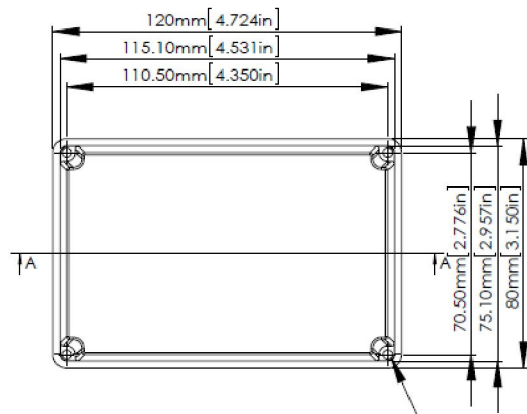

RS Stock No.1465341

FOUR (4) #6-32X5/8"
SELF-TAPPING SCREWS.

SECTION A-A
SCALE 2:3

SECTION B-B
SCALE 2:3

ASSEMBLY

According to ISO 2768-m	
Measuring DIM=L	Tolerances
0.5<L≤3.0mm	±0.1mm
3.0<L≤6.0 mm	±0.1mm
6.0<L≤30.0 mm	±0.2mm
30.0<L≤120.0 mm	±0.3mm
120.0<L≤400.0 mm	±0.5mm
400.0<L≤1000.0 mm	±0.8mm