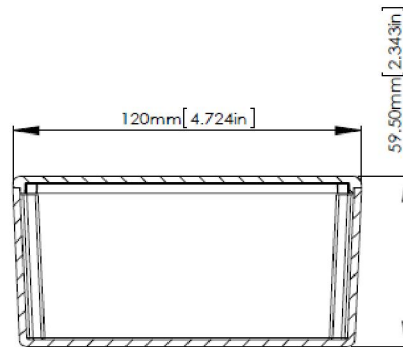

RS Stock No.1465341

FOUR (4) #6-32X5/8"
SELF-TAPPING SCREWS.

SECTION A-A
SCALE 2:3

SECTION B-B
SCALE 2:3

ASSEMBLY

According to ISO 2768-m	
Measuring DIM=L	Tolerances
0.5<L≤3.0mm	±0.1mm
3.0<L≤6.0 mm	±0.1mm
6.0<L≤30.0 mm	±0.2mm
30.0<L≤120.0 mm	±0.3mm
120.0<L≤400.0 mm	±0.5mm
400.0<L≤1000.0 mm	±0.8mm