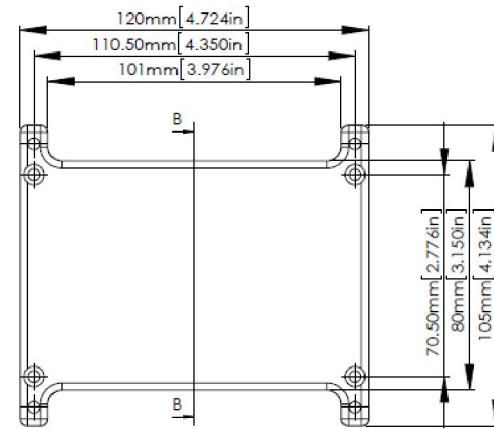

RS Stock No.1465341

FOUR (4) #6-32X5/8"
SELF-TAPPING SCREWS.

SECTION A-A
SCALE 2:3

SECTION B-B
SCALE 2:3

ASSEMBLY

According to ISO 2768-m	
Measuring DIM=L	Tolerances
0.5<L≤3.0mm	±0.1mm
3.0<L≤6.0 mm	±0.1mm
6.0<L≤30.0 mm	±0.2mm
30.0<L≤120.0 mm	±0.3mm
120.0<L≤400.0 mm	±0.5mm
400.0<L≤1000.0 mm	±0.8mm