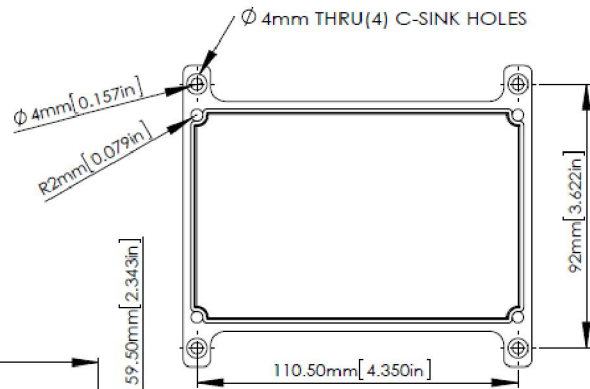

RS Stock No.1465341

FOUR (4) #6-32X5/8"
SELF-TAPPING SCREWS.

SECTION A-A
SCALE 2:3

SECTION B-B
SCALE 2:3

ASSEMBLY

According to ISO 2768-m	
Measuring DIM=L	Tolerances
0.5<L≤3.0mm	±0.1mm
3.0<L≤6.0 mm	±0.1mm
6.0<L≤30.0 mm	±0.2mm
30.0<L≤120.0 mm	±0.3mm
120.0<L≤400.0 mm	±0.5mm
400.0<L≤1000.0 mm	±0.8mm