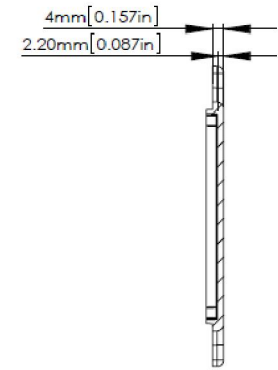

RS Stock No.1465341

FOUR (4) #6-32X5/8"
SELF-TAPPING SCREWS.

SECTION A-A
SCALE 2:3

SECTION B-B
SCALE 2:3

ASSEMBLY

According to ISO 2768-m	
Measuring DIM=L	Tolerances
0.5<L≤3.0mm	±0.1mm
3.0<L≤6.0 mm	±0.1mm
6.0<L≤30.0 mm	±0.2mm
30.0<L≤120.0 mm	±0.3mm
120.0<L≤400.0 mm	±0.5mm
400.0<L≤1000.0 mm	±0.8mm