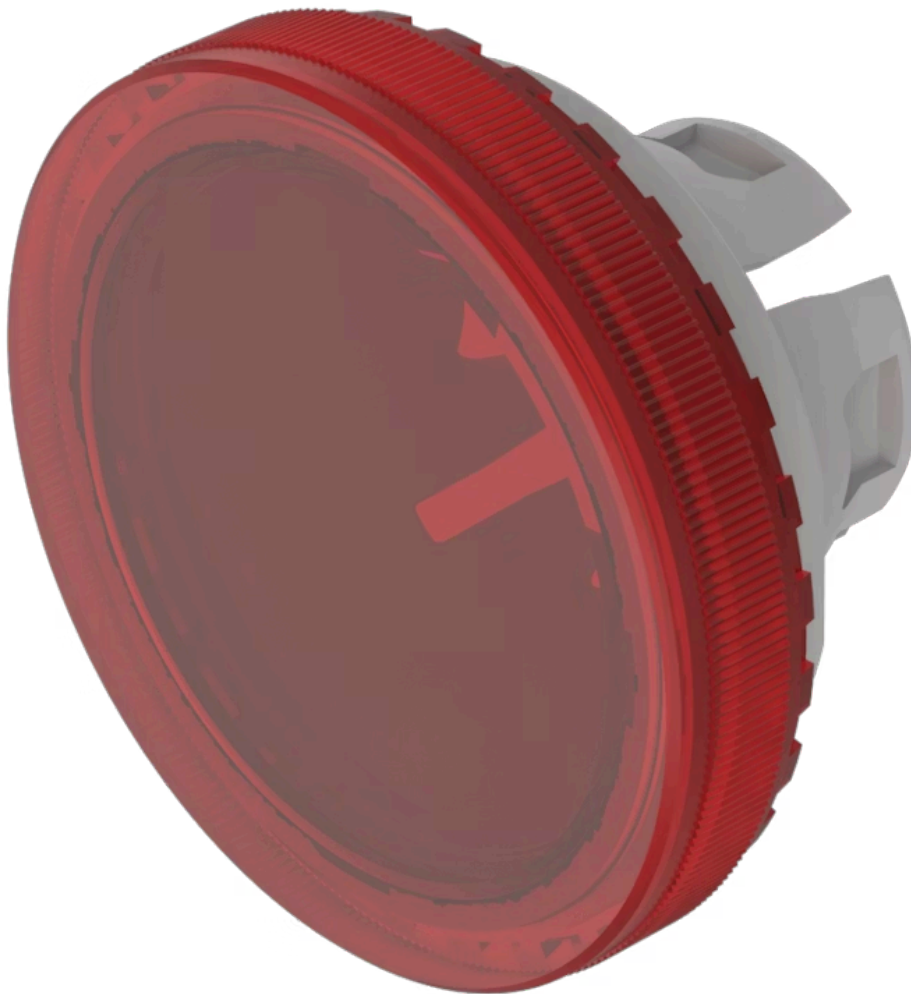

Lens

84-
7115.200

Distribution by
Rs-online

<https://rs-online.eao.com/component/84-7115.2...>

Your product:

84-7115.200 Lens

FRONT

Front form: Round

OPERATING-/INDICATION PART

Lens colour: Red

Lens material: Plastic

Lens illumination: Illuminated

Lens shape: Flush

Lens optics: transparent

Lens type: Raised above front bezel

Symbol: No Symbol

Shape of illumination: Front

MECHANICAL CHARACTERISTICS

Weight: 0.002 kg

CERTIFICATE

REACH: REACH compliant

RoHS: RoHS compliant

OTHER

Short Description: Lens, Ø 19.7 mm, Illuminated, No Symbol, Red, Flush, Plastic

Dimension: Ø 19.7 mm

Description component:

Material lens: Plastic as per UL94 V2