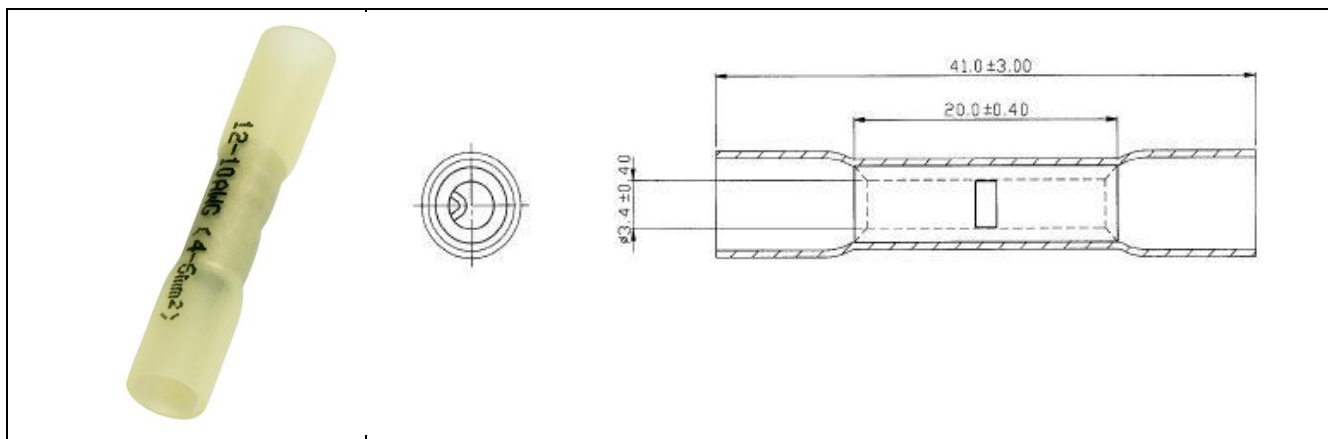

Datasheet

RS PRO HEAT SHRINKABLE-BUTT SPLICE CONNECTORS “HT” (TUBULAR TYPE)

Stock number: 178-7186

MAXIMUM ELECTRIC CURRENT:

A.W.G.	12	10
AMP.	35	50

MAXIMUM ELECTRICAL RATING: 600 VOLTS MAX.

SHRINK TEMP. : 150° C

OPERATING TEMP. : -40° C~+105° C

INSULATION MATERIAL: HIGH DENSITY PE

TERMINAL MATERIAL: COPPER TUBULAR

INSULATION COLOR: YELLOW

WIRE RANGE A.W.G. mm ²	ITEM NO.	DIMENSION inch(mm)	
		d2	L
12-10 A.W.G. 4-6 mm ²	178-7186	0.134 3.400	1.614 41