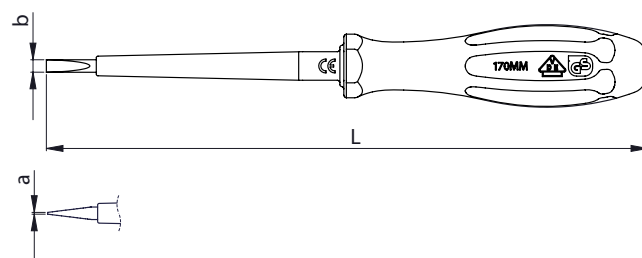

### Product feature:

VDE 0680/06, DIN 57680/6

- For 110 to 250V
- Chrome Silicon Vanadium steel blade (nickel finish)

RS CODE NO	CODE NO	b mm	a mm	Ød mm	L mm	
1829775	6106CPRS	3.5	0,5	3.5	170	34