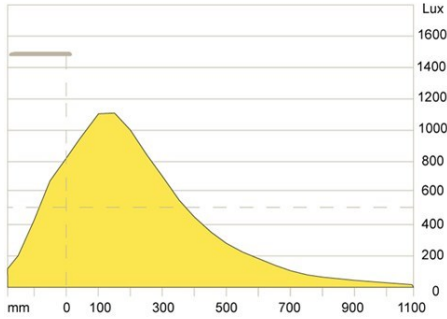

A shut-off function is incorporated within the fitting. The light will automatically shut off after 4 or 9h in order to save energy.

360

MEASUREMENT DRAWINGS

360 LED

LIGHT MEASUREMENT DRAWINGS

360

GALLERY

360

360

360

360