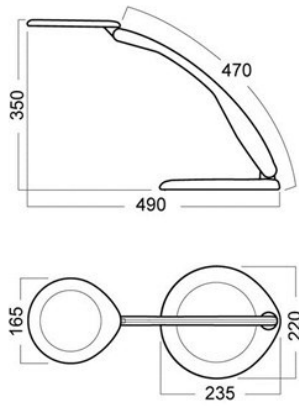

360

360

360

TECHNICAL DESCRIPTION

LIGHT SOURCE

Supplied with 1 x integrated LED module 6 W. Correlated colour temperature (CCT) is 3250K, Colour rendition index (CRI) is 80.

BODY MATERIAL & COLOUR

Full metal body made of zinc and aluminium. Colours: white, black, aluminium grey or purple (limited edition).

MOUNTING

Standard with base. No other mounting options available.

OPTICS

Asymmetric light output. White, polycarbonate reflectors.

POWER SUPPLY

Plug-in 20V power supply.

ARM TECHNOLOGY & MOVEMENT

Parallel, two-pivot arm. Arm length is 47 cm. Side-to-side head movement.

A shut-off function is incorporated within the fitting. The light will automatically shut off after 4 or 9h in order to save energy.

360

MEASUREMENT DRAWINGS

360 LED

LIGHT MEASUREMENT DRAWINGS

360

GALLERY

360