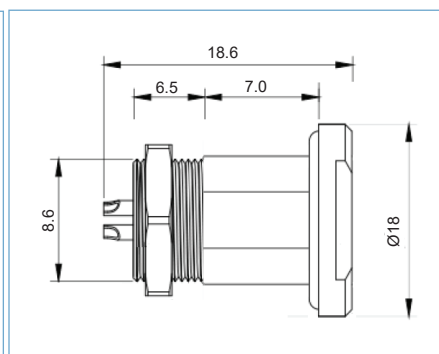

151

IP68 CONNECTORS

158

INTERFACE
MODULES AND
RELAY BASES

Push-pull connectors female fixed socket CCM series

CCM1S1/03 3 pole

- Premium range of circular connectors
- IP68 sealed using vacuum technology (when connected and using environmental cable clamp)
- Tough, high performance interconnection solution
- Compact panel mounting design
- Ideal for harsh and extreme environments
- Suitable for broadcasting, autosport, military, rail, marine, security, industrial and agricultural applications
- Key coded to prevent misconnection
- Will not disconnect when the cable is under load or stress
- Tool slots for secure and tight mounting
- Tested to IEC 60512-3-5a

CCM1S1/03

PART NO.	DESCRIPTION	POLES	SERIES
CCM1S1/03	Female fixed socket	3	CCM series

SPECIFICATION	
Shell style/model	DEU type fixed socket, female contact
Codes	Code 1
Contact type	Solder type
Contact diameter	0.9mm
Max. stranded conductor	AWG 21-22
Max diameter	0.79mm
Vtest (contact-shell)	1300V(AC) 1800V(DC)
Vtest (contact-contact)	1300V(AC) 1600V(DC)
Rated current	8.2A
Rated voltage	≤250V
Mechanical operation	5000 mating cycles
Housing material	Brass (natural chrome plated) shell and collet nut, nickel plated brass latch sleeve and mid pieces
Insulator	PPS
Contacts	Brass (gold plated)
Humidity (max)	<=95% [at 60°C /140°F]
Vibration	15g [10 Hz - 2000 Hz]
Shock resistance	100g [6 ms]
Salt spray corrosion	>72 hr
Climatical category	50/175/21
Shielding (min)	75 dB (10 MHz)
Shielding (min)	40 dB (1 GHz)
IP rating	IP68 (when connected and using environmental cable clamp)

KEY FEATURES

Key coded | Deep panel mounting socket | Face slots for tightening with a tool

ACCESSORIES

Metal and rubber caps for sockets

PART NO.	DESCRIPTION
CCT11	Camcirk metal cap for sockets A1

PART NO.	DESCRIPTION
CCT12	Camcirk rubber cap for sockets A1