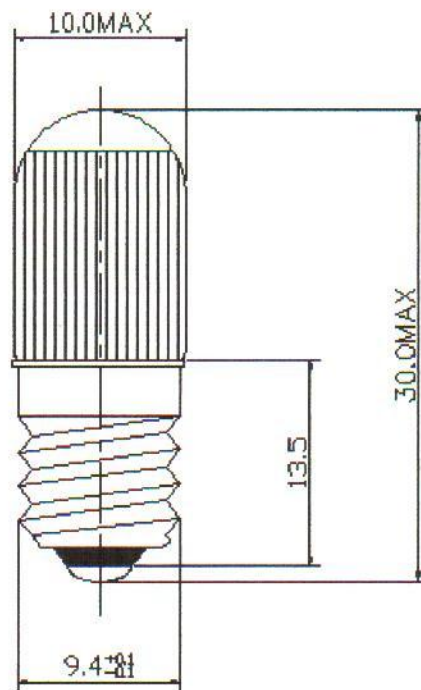

### Product Details

RS Pro 9 mm neon indicator lamp in orange colour, operates on 220/250 V ac voltage and 1.8 mA current. This E10 base lamp comes with an average life of 50000 hours. It is suitable for top and side viewing.

### Features and Benefits

- Designed for top and side viewing
- Length 30 mm
- Average life of 50000 hours

**Specifications:**

Current Rating	1.8 mA
Lamp Base	E10
Lamp Size	T10
Length	30 mm
Life Hours	50000 h
Light Colour	Orange
Voltage Rating	220 V, 250 V
Diameter	10 mm

SPECIFICATION SHEET

RS Stock No.

6559441

DRAWING - I

Unit : mm

1. Structure	Bulb Type	T10X30
	Bulb Diameter	Ø10.0Max.
	Length	30.0Max
	Base Type	E10.
2. Design Characteristics	Voltage	220/250V
	Amperage	1.8mA±10%
	Brightness Level	High
	Gas Type	Neon gas-filled
	Life Hours	50,000Hrs