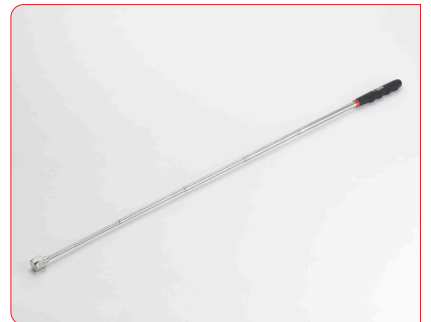

Multifunction Telescopic Magnetic Retrieval Tool with Torch and Inspection Mirror

- Multi Function Telescopic Magnetic Retrieval tool with LED and inspection mirror
- Flexible head ideal for hard to reach places
- With added magnetic base can be used as inspection light
- Inspection mirror ideal in confined spaces
- Powerful LED Light (4 x LR44 batteries Included)

- 62cm flexible length ideal for hard to reach places
- Push button spring steel retrieval claw ideal for non-magnetic pickup
- Powerful LED Light (3 x LR44 batteries included)

Product Number	Length mm	Magnet Diameter/ Outer Diameter mm	Head Length mm	Weight kg	Pull Force kg
MRT625MFF	625	13.5/14.9	75.4	0.15	2.25

Heavy Duty Telescopic Magnetic Retrieval Tool

- Telescopic Magnetic Retrieval tool with over 7kg pick up capacity
- Extends to 77cm
- Anti-slip rubber handle for use in any working environment

Product Number	Length mm	Head Across Flat mm	Head Length mm	Weight kg	Pull Force kg
MRT770	180-770	18.9 (Magnet DIA 16)	18.4	0.88	7

Heavy Duty Telescopic Magnetic Retrieval Tool with Torch

- Extends to 81cm with 3kg magnetic hold
- Perfect for retrieving objects in hard to reach places
- Powerful LED Light (3 x LR44 batteries Included)