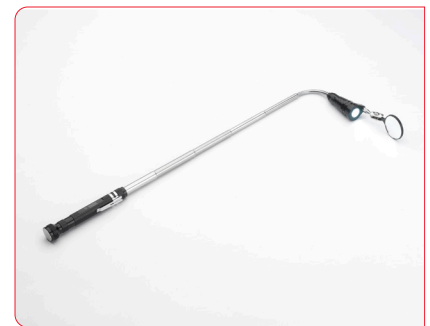

Product Number	Length mm	Head Across Flat mm	Head Length mm	Weight kg	Pull Force (Head) kg	Pull Force (Base) kg
MRT582MF	175-582	22.3 (Magnet DIA 19)	58.2	0.132	3.5	5.0