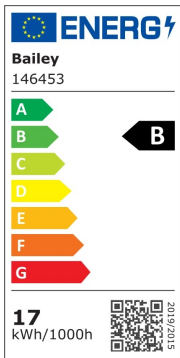

General ETIM properties

ETIM group	Lamps
ETIM class	LED-lamp/Multi-LED
Name	LED HID FIL T38 E27 17W 3200lm 727 Clear IP20 AC 220V-260V
Brand	Bailey
Productseries	LED HID Filament
Producttype	T38