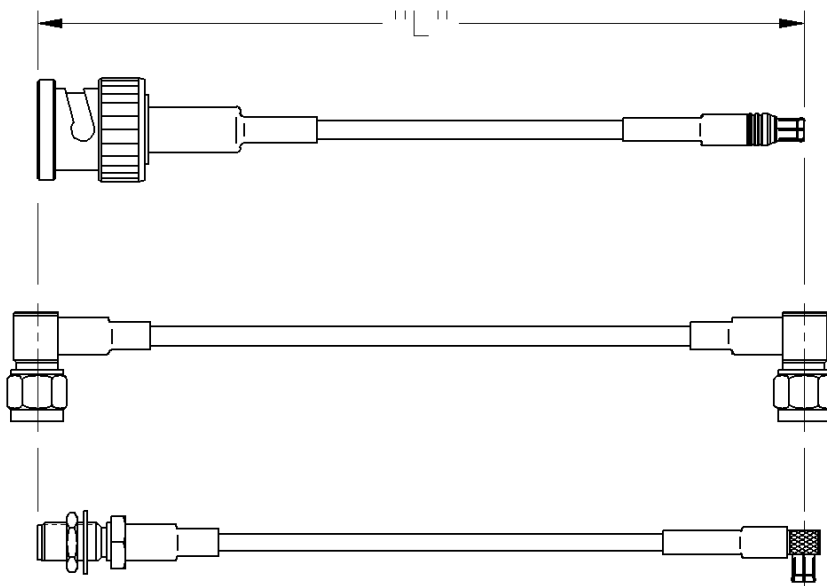

Fixed Length Cable Assemblies

INCHES (MILLIMETERS)
CUSTOMER DRAWINGS AVAILABLE UPON REQUEST

SMA STRAIGHT PLUG TO SMA STRAIGHT BULKHEAD JACK

PART NUMBER	CABLE TYPE	CABLE LENGTH	CONNECTOR A	CONNECTOR B
415-0031-006	RG-316	6"	142-0403-011	142-0303-411
415-0031-012	RG-316	12"	142-0403-011	142-0303-411
415-0031-018	RG-316	18"	142-0403-011	142-0303-411
415-0031-024	RG-316	24"	142-0403-011	142-0303-411
415-0031-036	RG-316	36"	142-0403-011	142-0303-411
415-0031-048	RG-316	48"	142-0403-011	142-0303-411
415-0035-006	RG-316 DS	6"	142-0404-011	142-0304-411
415-0035-012	RG-316 DS	12"	142-0404-011	142-0304-411
415-0035-018	RG-316 DS	18"	142-0404-011	142-0304-411
415-0035-024	RG-316 DS	24"	142-0404-011	142-0304-411
415-0035-036	RG-316 DS	36"	142-0404-011	142-0304-411

PART NUMBER	CABLE TYPE	CABLE LENGTH	CONNECTOR A	CONNECTOR B
415-0035-048	RG-316 DS	48"	142-0404-011	142-0304-411
415-0040-012	RG-58	12"	142-0407-011	142-0307-411
415-0040-024	RG-58	24"	142-0407-011	142-0307-411
415-0040-036	RG-58	36"	142-0407-011	142-0307-411
415-0040-048	RG-58	48"	142-0407-011	142-0307-411
415-0040-060	RG-58	60"	142-0407-011	142-0307-411
415-0045-012	RG-142	12"	142-0408-011	142-0308-411
415-0045-024	RG-142	24"	142-0408-011	142-0308-411
415-0045-036	RG-142	36"	142-0408-011	142-0308-411
415-0045-048	RG-142	48"	142-0408-011	142-0308-411
415-0045-060	RG-142	60"	142-0408-011	142-0308-411

Johnson Components' cable length applies to the end of straight connectors. The length is applied to the vertical centroid of right angle connectors. The last three digits of the part number reflect the length of the cable in inches.