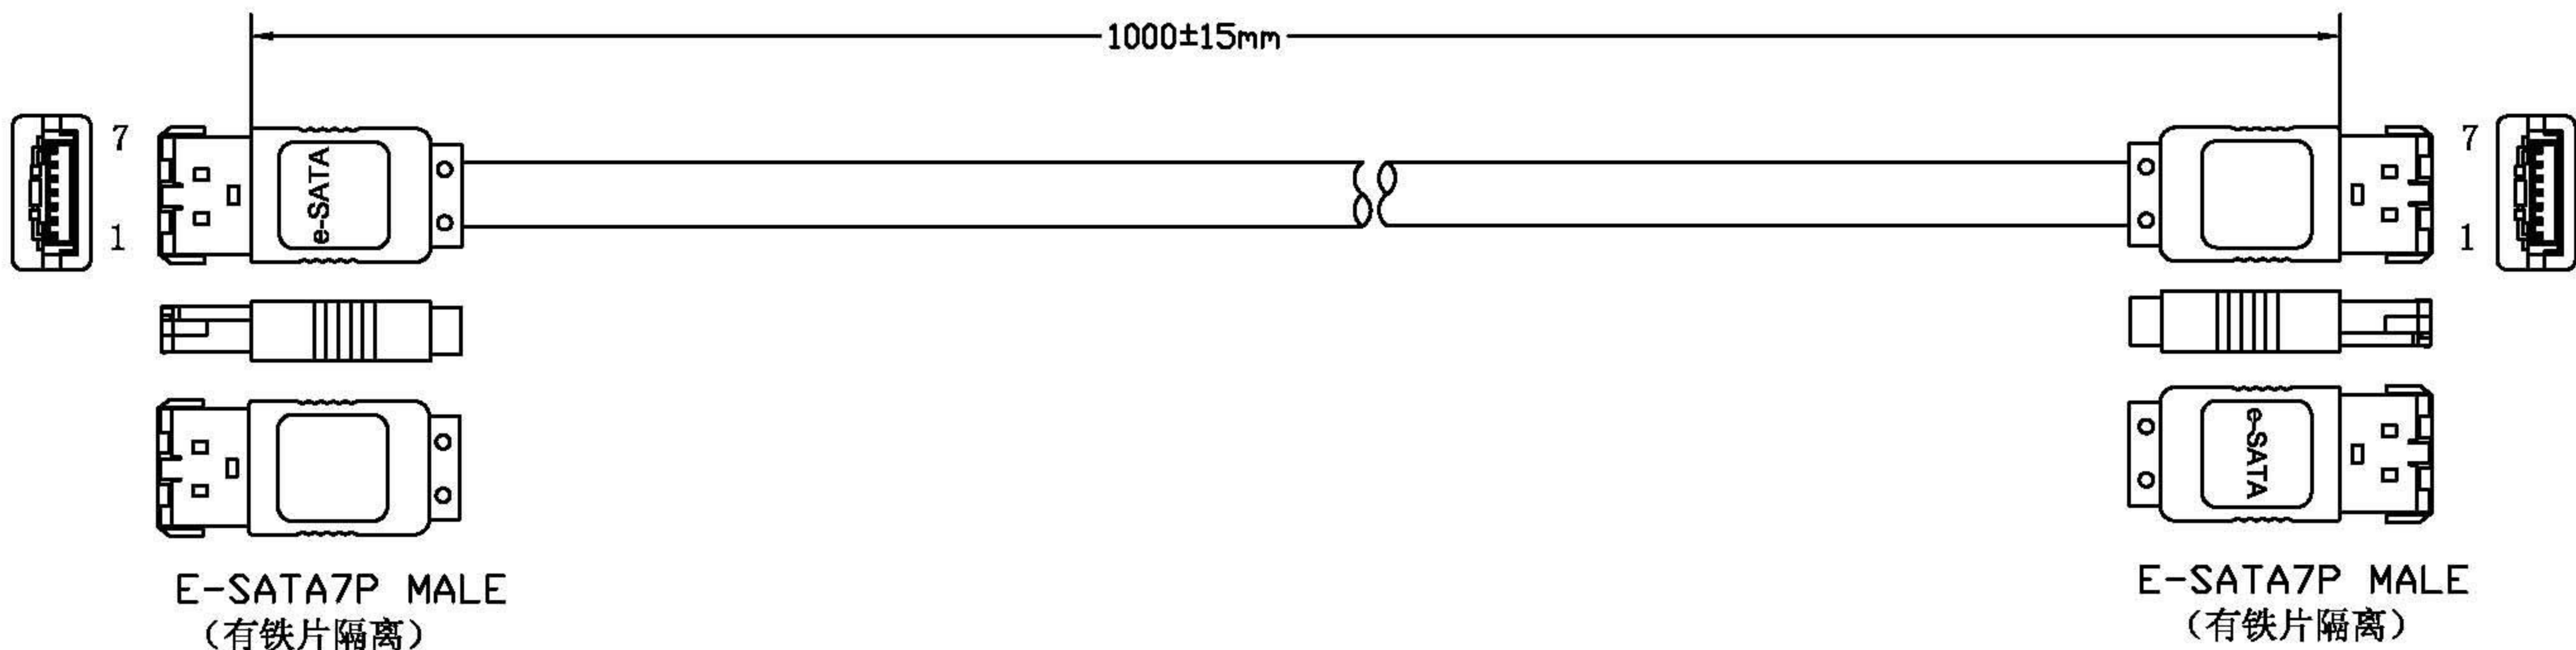

# rotronic

**Datenblatt - Fiche technique - Data sheet**

**11.03.1549**

**ROLINE Externes Festplattenkabel, eSATA 6.0 Gbit/s, 1,0 m**

**ROLINE Câble externe pour disques durs eSATA 6.0 Gbit/s,  
1,0 m**

**ROLINE External SATA 6.0 Gbit/s Cable, 1.0 m**

1PCS/PE BAG+小吊卡+条码贴纸

NOTE:

1. CABLE: 26AWG,UL2725,AL+B-FOIL,(26AWG\*2C+AL)\*2C+4D(28AWG),OD=5.0mm,BLACK COLOR,PVC JACKET.
2. LENGTH:1000mm.
3. CONNECTORS: E-SATA7P\*2PCS.(BLACK COLOR)
4. MOLD:MOLDING TYPE.
5. CONTACTS:

E-SATA 7P	1+4+7+64	2	3	5	6
E-SATA 7P	1+4+7+64	2	3	5	6
6. OPEN/SHORT TEST: 100% TEST.  
INSULATION: MIN. 2M.
7. All must be meet on Rohs Compliant.

COMPANY	RLA	ITEM NO.	11.03.1549	NO B			
REVISION	DATE	DISCRIPTION	DRAWN BY		<b>Rotronic Co., Ltd.</b>	SCALE	NON
REV.A/0	2010.07.08		DESIGNED BY			UNIT(mm)	
			APPROVAL BY			DRAWING NO.	