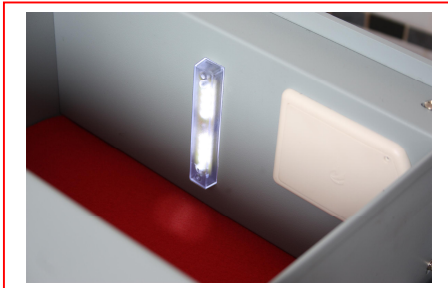

# Euro Vault Cash & Valuables Drawer Safe

- £1,500 overnight cash cover (£15,000 valuables)
- 2mm Solid steel electrically welded body
- 4mm Thick door fitted with illuminated electronic keypad
- 25mm Hardened steel locking bolts
- Locking is via a motorised lock - 4 x AA batteries included
- Management override key to prevent lockout situation
- Soft foam insert protects valuables from damage
- Automatic interior light for improved visibility
- Suitable for floor / wall fixing - Bolts supplied
- Colour - Metallic Dark Grey RAL7001\*\*  
Insurance ratings may change depending on location, Please check with your underwriters

Automatic Light

**Stock no. 1220711**

Model	Dimensions	High (mm)	Wide (mm)	Deep (mm)	Weight (kg)	Volume (L)
Euro Vault DR12	External	205	400	370	17	12
	Internal	135	305	295		
Exterior depth including handle & Lock 385mm						