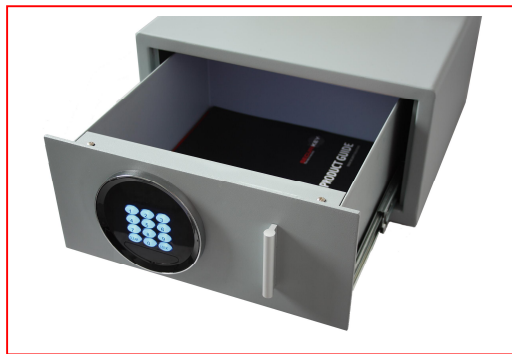

# Euro Vault Cash & Valuables Drawer Safe

- £1,500 overnight cash cover (£15,000 valuables)
- 2mm Solid steel electrically welded body
- 4mm Thick door fitted with illuminated electronic keypad
- 25mm Hardened steel locking bolts
- Locking is via a motorised lock - 4 x AA batteries included
- Management override key to prevent lockout situation
- Soft foam insert protects valuables from damage
- Automatic interior light for improved visibility
- Suitable for floor / wall fixing - Bolts supplied
- Colour - Metallic Dark Grey RAL7001\*\*  
Insurance ratings may change depending on location, Please check with your underwriters

Automatic Light

**Stock no. 1220711**

Model	Dimensions	High (mm)	Wide (mm)	Deep (mm)	Weight (kg)	Volume (L)
Euro Vault DR12	External	205	400	370	17	12
	Internal	135	305	295		
Exterior depth including handle & Lock 385mm						