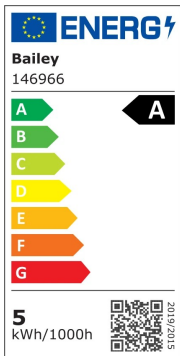

General ETIM properties

ETIM group	Lamps
ETIM class	LED-lamp/Multi-LED
Name	LED FIL XTRA A60 E27 5W (75W) 1055lm 830 Clear Class A
Brand	Bailey
Productseries	LED Filament GLS
Producttype	A60 XTRA