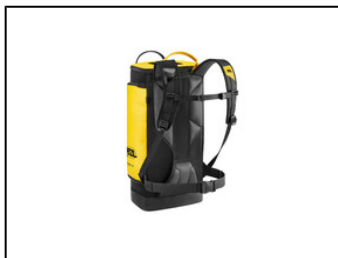

EXPERT 40

The EXPERT 40 is a personal pack designed to organize and transport your equipment. Padded contact zones provide a comfortable carry. A variety of pocket sizes and equipment loops allow you to organize and secure your equipment. Two different access points make it quick and easy to find what you need. Designed for intensive use, its durable construction includes TPU material and a welded base with reinforced fabric.

Shoulder straps and back panel are padded for comfort when carrying the pack.