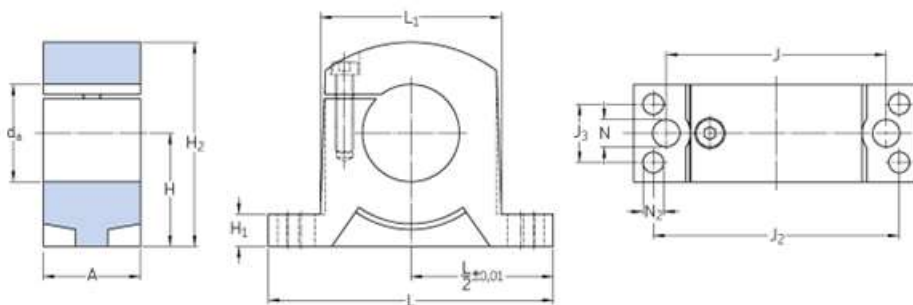

## LSCS 30

Palier bride d'arbre

A [mm]:	30
da [mm]:	30
H [mm]:	35
H1 [mm]:	10
H2 [mm]:	63
J [mm]:	68
J2 [mm]:	76
J3 [mm]:	18
L [mm]:	88
L1 [mm]:	56
N [mm]:	84
N2 [mm]:	6.4

Date 21/05/2020

The contents of this report are the copyright of the publisher and may not be reproduced (even extracts) unless permission is granted. Every care has been taken to ensure the accuracy of the information contained in this report but no liability can be accepted for any loss or damage whether direct, indirect or consequential arising out of the use of the information contained herein.

Fiche technique produit

**LSCS 30**

Palier bride d'arbre

Masse [kg]:

0.2

---

**Date** 21/05/2020

The contents of this report are the copyright of the publisher and may not be reproduced (even extracts) unless permission is granted. Every care has been taken to ensure the accuracy of the information contained in this report but no liability can be accepted for any loss or damage whether direct, indirect or consequential arising out of the use of the information contained herein.