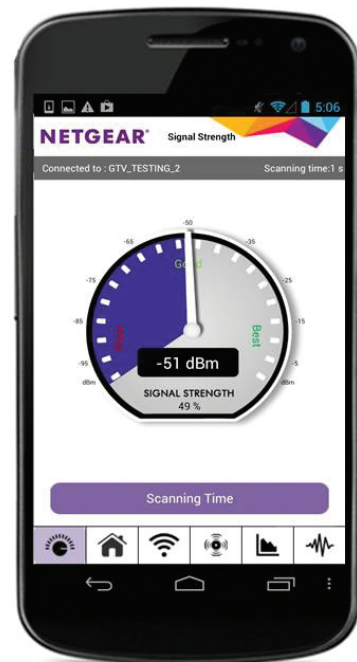

### Connection Diagram

USB 3.0

Gigabit Ethernet

WPS

Power On/Off

### WiFi Analytics App

How strong is your WiFi signal? Use the NETGEAR WiFi Analytics app & get advanced analytics to optimize your existing or newly extended WiFi network. Check your network status, WiFi signal strength, identify crowded WiFi channels & much more!

Here's what you can do with the WiFi Analytics App!

- Get a network status overview
- Check WiFi signal strength
- Measure WiFi channel interference
- Keep track of WiFi strength by location
- and more...

Scan to install app