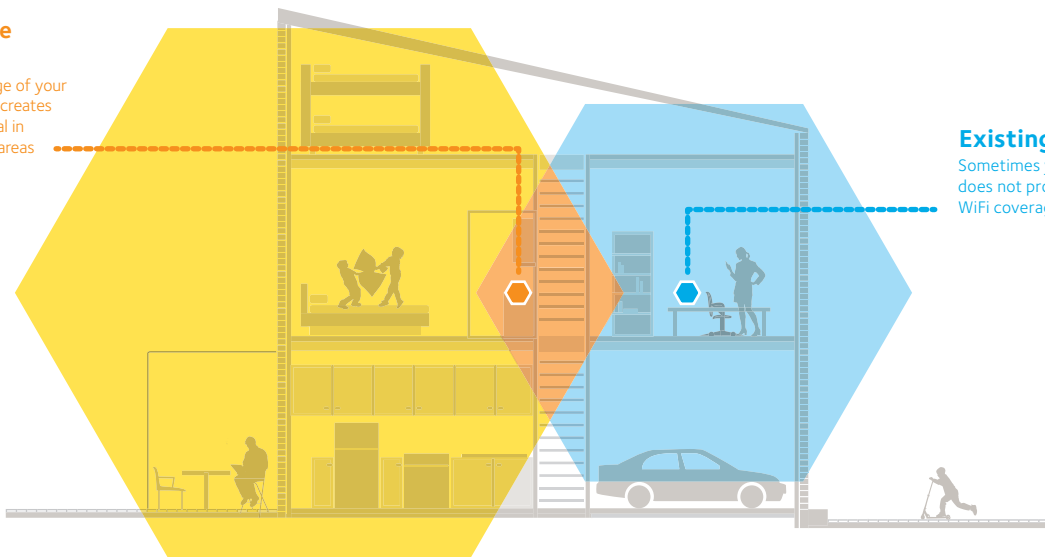

WiFi Range Extenders boost your existing WiFi & deliver greater wireless speed, range & connectivity you desire for iPads®, smartphones, laptops & more.

WiFi Range Extender

Boosts the range of your existing WiFi & creates a stronger signal in hard-to-reach areas

Existing WiFi
Sometimes your router does not provide the WiFi coverage you need

Connection Diagram