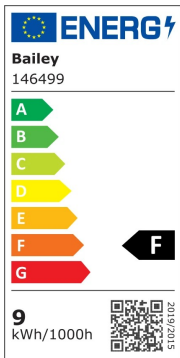

LED Spot PAR30 Glass E27 DIM 8.6W (75W) 720lm 927 36°

Article number: 146499

BAI BaiSpot LED PAR30 E27 8.6W (75W) 720lm 2700K CRI90 36° Dimmable Glass 230V-240V 95x94mm LED-lamp

The so-called LED spots from the BaiSpot series are characterized by a much longer lifespan and significantly less energy consumption than their halogen predecessors. Due to the compact design, they are easily interchangeable. Spots are mainly used to provide directed light from the ceiling or wall. This version of the BaiSpot is dimmable. Use the correct LED dimmer. IP65 front disc: suitable for outdoor use if the lamp base is protected against contact with water. Ambient temperature range: -20°C to +40°C.

Socket	E27
Luminous flux [lm]	720 - 720
Nominal voltage [V]	200 - 240
Lamp power [W]	8.6 - 8.6
Colour temperature [K]	2700 - 2700
Diameter [mm]	95
Length [mm]	94
Dimmable	Yes
Lamp shape	Reflector
Beam angle [°]	36 - 36
Colour	White
Type of glass/cover	Prism
Lamp designation	PAR30
Colour rendering index CRI	90-100
Voltage type	AC
Filament lamp	No
Luminous intensity [cd]	1600
Rated luminous flux according to IEC 62612 [lm]	720
Power factor	0.9
Lamp efficacy [lm/W]	83
Nominal current [mA]	33 - 33
Colour of light according to EN 12464-1	Warm white < 3300 K
Housing colour	Grey
Average nominal lifetime [h]	25000
Degree of protection (IP)	IP20
Colour consistency (McAdam ellipse)	SDCM5
Min. number of switching cycles	15000
Weighted energy consumption in 1000 hours [kWh]	9
Remote operation possible	No
With movement sensor	No
With remote control	No
Photobiological safety according to EN 62471	RG1
Compatible with Apple HomeKit	No
Compatible with Google Assistant	No
Compatible with Amazon Alexa	No
IFTTT support available	No
Suitable for electronic ballast	No
Suitable for magnetic ballast	No
Dimming phase cut-off (trailing edge)	Yes
Dimming phase cut-on (leading edge)	Yes
Dimming Touch and Dim	No