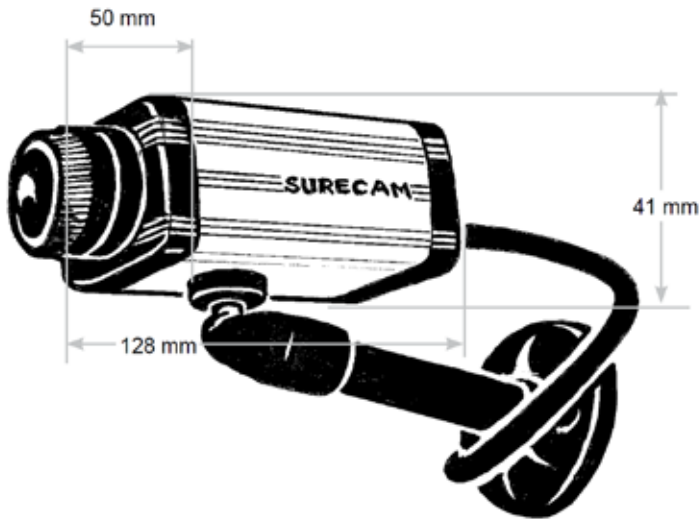

The camera is mounted on an adjustable swivel wall bracket. The SURE24 decoy camera is supplied with a 5 year life flashing LED for realistic effect. 2 x AA Alkaline batteries are included.

Perfect for small commercial or domestic applications. Give an added level of security to a property with very little cost. This product is an excellent deterrent for many crimes.

Copyright 2009 SURE24 Limited • All rights reserved • SURE is a registered trademark.

Product Design

Specification

Feature / Function	Value / Data
Construction	Anodised Aluminium (Rust Free)
Swivel Bracket	Pan And Tilt (Angle Camera In Almost Any Direction)
Flashing LED	5 Year Life
Batteries	2 x AA Alkaline Batteries (Fitted)
Weight	274g
Design and Manufacture	England