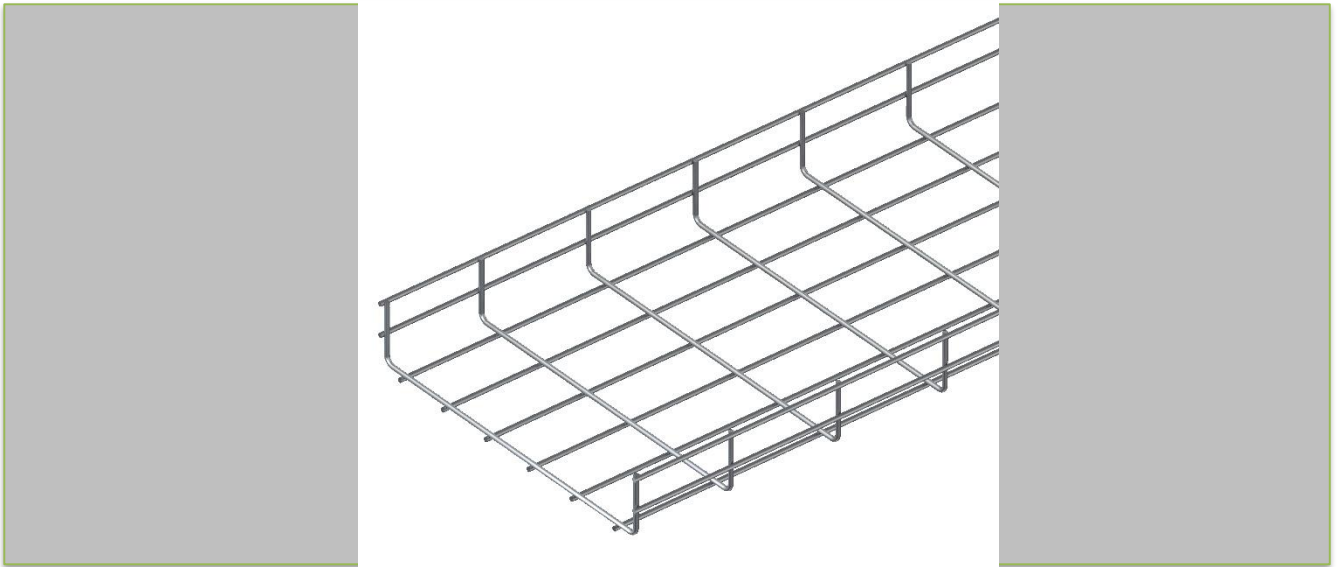

Datasheet

RS PRO Cable Basket Tray

Stock No: 221-6323

Technical Specifications:

To include attributes e.g. height, width, depth, color etc.

| Stock No | Description |
|----------|--|
| 2216323 | Aisi 304 Stainless-steel wire-mess cable tray 30mm wing x100mm width |
| 2216325 | Aisi 304 Stainless-steel wire-mess cable tray 30mm wing x150mm width |
| 2216324 | Aisi 316 Stainless-steel wire-mess cabletray 30mm wing x100mm width |
| 2216326 | Aisi 304 Stainless-steel wire-mess cabletray 60mm wing x60mm width |
| 2216327 | Aisi 316 Stainless-steel wire-mess cabletray 60mm wing x60mm width |

Features & Benefits:

- **Stainless-steel 304 finish or 316 as alternative**
- **Excellent resistance to corrosion indoors, aggressive outdoors, highly humid and aseptic environments.**
- **Slopping top edges to avoid injury during installation**
- **E90 Classification according to DIN4102-12**
- **UL Approval**

Dimensional line drawings

See enclosed datasheet

Dimensions & connections (see next page)

Quality Standards

Manufactured according to CEI 61537

General Dimensions Tray with 30mm wing size

Seccion bandejas / Cable tray sections:

General Dimensions Tray with 60mm wing size

Seccion bandeja / Cable tray secti