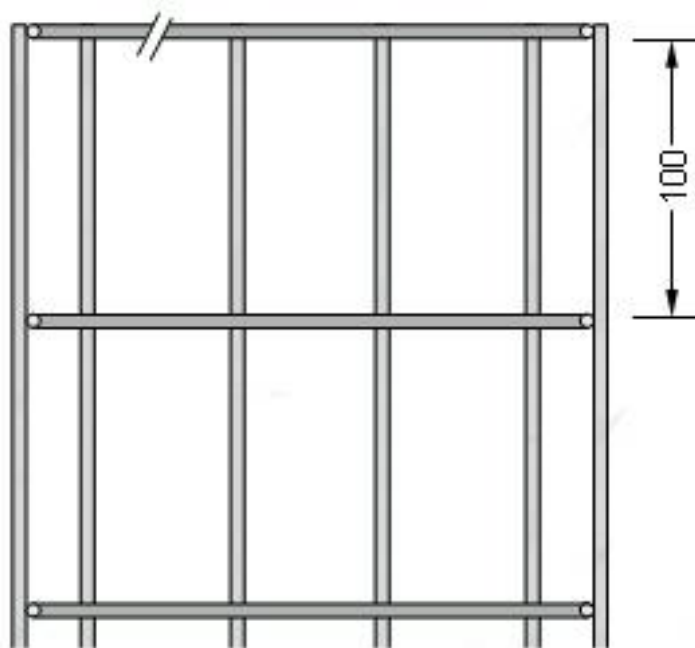

Datasheet

RS PRO Cable Basket Tray

Stock No: 221-6323

Technical Specifications:

To include attributes e.g. height, width, depth, color etc.

| Stock No | Description |
|----------|--|
| 2216323 | Aisi 304 Stainless-steel wire-mess cable tray 30mm wing x100mm width |
| 2216325 | Aisi 304 Stainless-steel wire-mess cable tray 30mm wing x150mm width |
| 2216324 | Aisi 316 Stainless-steel wire-mess cabletray 30mm wing x100mm width |
| 2216326 | Aisi 304 Stainless-steel wire-mess cabletray 60mm wing x60mm width |
| 2216327 | Aisi 316 Stainless-steel wire-mess cabletray 60mm wing x60mm width |

Dimensional line drawings

See enclosed datasheet

Dimensions & connections (see next page)

Quality Standards

Manufactured according to CEI 61537

General Dimensions Tray with 30mm wing size

Seccion bandejas / Cable tray sections:

General Dimensions Tray with 60mm wing size

Seccion bandeja / Cable tray secti