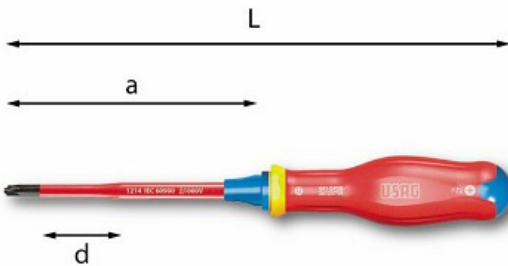

## SLIM SCREWDRIVERS FOR COMBINED SHAPE FOR SLOT-HEAD/POZIDRIV®-SUPADRIV® SCREWS - 1000 V

### 091 DPZB

EN 60900

- Thin blade sheath that do not increases shaft diameter
- Silicon, Manganese and Molybdenum steel blade with phosphatized finish
- Insulated ergonomic three-material grip with soft coating, resistant to oils and chemicals
- Colour code on the handle to identify the different shapes
- Each one is tested according to the European standard EN 60900 to ensure safe work
- IMQ Certification

### Family details

Code	n°xa	d mm	L mm	Handle size	Quantity for packaging
U00910098	1x100	25	209	M2	1
U00910099	2x125	25	245	M3	1