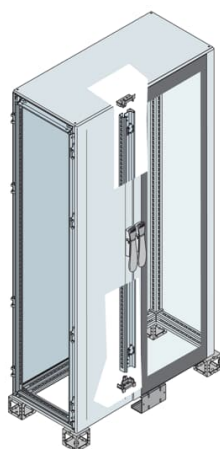

### General Information

Extended Product Type	IS2-ES2005VC2K
Product ID	ES2005VC2K
EAN	8015646742797
Catalog Description	IS2-ES2005VC2K Control and Automation Board
Long Description	Cabinet with glass door 2000x1000x500mm (HxWxD) W=200mm