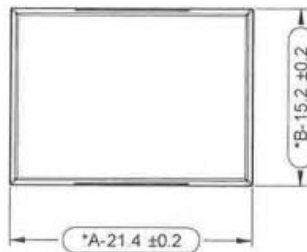

Datasheet

White Rectangular Push Button Lens For Use With SD16 Series

RS Stock number 745-2593

Dimensions: (mm)

Specifications

Colour: White
Length: 16mm
Shape: Square Flat
Material: PMMA / PC
RoHS Compliant