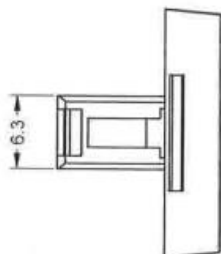

Datasheet

White Rectangular Push Button Lens For Use With SD16 Series

RS Stock number 745-2593

Dimensions: (mm)

Specifications

Colour: White
Length: 16mm
Shape: Square Flat
Material: PMMA / PC
RoHS Compliant