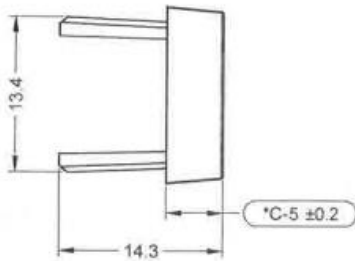

Datasheet

White Rectangular Push Button Lens For Use With SD16 Series

RS Stock number 745-2593

Dimensions: (mm)

Specifications

Colour: White
Length: 16mm
Shape: Square Flat
Material: PMMA / PC
RoHS Compliant