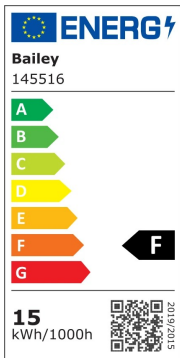

LED Spot PAR38 E27 DIM 15W (120W) 1150lm 830 40° IP65

Article number: 145516

BAI BaiSpot LED PAR38 E27 15W (120W) 1150lm 3000K 40° Dimmable 230V-240V 121x132mm Only the cover is IP65 LED-lamp

The so-called LED spots from the BaiSpot series are characterized by a much longer lifespan and significantly less energy consumption than their halogen predecessors. Due to the compact design, they are easily interchangeable. Spots are mainly used to provide directed light from the ceiling or wall. This version of the BaiSpot is dimmable. Use the correct LED dimmer. IP65 front disc: suitable for outdoor use if the lamp base is protected against contact with water. Ambient temperature range: -20°C to +45°C.

General ETIM properties

| | |
|---------------|--|
| ETIM group | Lamps |
| ETIM class | LED-lamp/Multi-LED |
| Name | LED Spot PAR38 E27 DIM 15W (120W) 1150lm 830 40° IP65 |
| Brand | Bailey |
| Productseries | BaiSpot LED MV |
| Producttype | PAR38 |