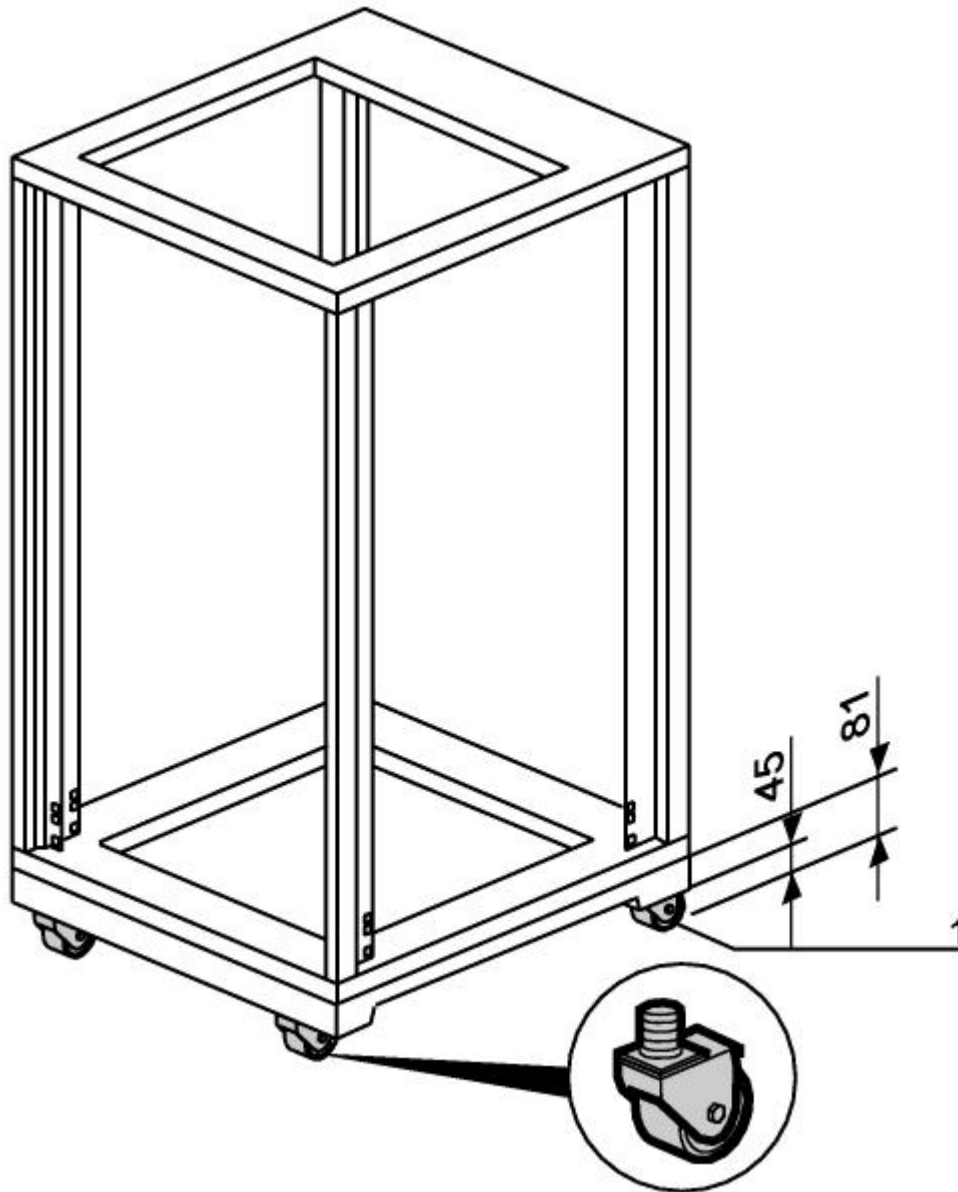

Part no.: 20230-408

## Features:

- Static load-carrying capacity 60 kg per castor

## Technical information:

Description	Description
Castors for base/plinth	Metal and plastic, load-carrying capacity 60 kg per castor, 4 pieces

## Delivery comprises: enclosed loose

Item	Qty	Description
1	4	Castors, metal and plastic, without jacking foot
2	1	Set of assembly parts