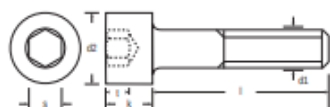

General Specifications

Thread Size	M8
Head Shape	Hex socket cap
Material	Steel
Finish	Black Self Colour
Thread Type	Metric
Grade	12.9
Applications	Woodworking, Domestic applications, Fasteners and fixings, Machine tooling and repair, Security guarding, Panel Building

Mechanical Specifications

Length	40mm
Thread Pitch	1.25mm
Head Diameter Range	13mm
Head Height Range	8mm
Key Size Nominal Range	6mm
Key Engagement	4

Approvals

Compliance/Certifications

RoHS Certificate Of Compliance ,DIN912