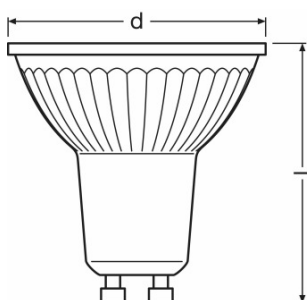

### Photometrical data

Luminous intensity	565 cd
Nominal luminous flux	230 lm
Rated luminous flux	230 lm
Color temperature	3000 K
Color rendering index Ra	$\geq 90$
Light color (designation)	Warm White
Standard deviation of color matching	$\leq 4$ sdcn
Nominal useful luminous flux 90°	230 lm
Rated useful luminous flux 90°	230 lm
Rated peak intensity	565 cd

## Dimensions & weight

<b>Overall length</b>	55.0 mm
<b>Diameter</b>	51.0 mm
<b>Outer bulb</b>	PAR51
<b>Length</b>	55.0 mm
<b>Maximum diameter</b>	51.0 mm