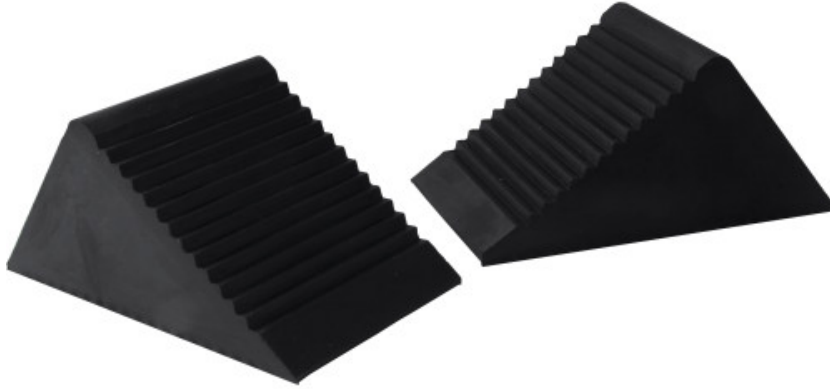

## SET SAFETY WHEEL CHOCKS (RUBBER) **TLGS100B**

**DESCRIPTION****SET SAFETY WHEEL CHOCKS (RUBBER)**

These safety wedges prevent rolling wheels when stationary. The safety wedges are supplied per 2 pieces and are extremely suitable for cars, campers, caravans and trailers. With anti-slip profile. Per set of 2 pieces

**SPECIFIC DATA**

|                 |                         |
|-----------------|-------------------------|
| Designation     | RUBBER BLOCK - SET OF 2 |
| Sales reference | TLGS100B                |
| Weight (kg)     | 0.7                     |
| Width (mm)      | 78                      |
| Length (mm)     | 129                     |