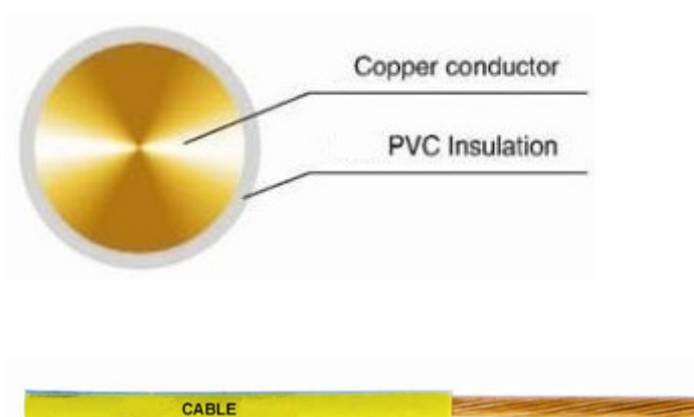

Datasheet

Stock No. From 1851046 to 1851099

From 1856533 to 1856607

Copper-Core PVC Insulated Soft Wire for General Purpose

Technical Data :

- 1) Rated Voltage: 450/750V
- 2) Rated Temperature: 70°C
- 3) Standards: GB5023-2008, IEC60227-1997.
- 4) Testing Voltage: 6KV
- 5) Min. Insulation Resistance: 0.010 Ω /km (at70°C)
- 6) Conductor Material: Copper
- 7) Jacket Material: PVC (Polyvinyl-Chloride)
- 8) Operating Temperature: -20°C ~75°C
- 9) Application Range: Applicable to AC rated voltage 450/750V and below power, household appliances, instruments and telecommunications equipment and other lines, and mostly used in a variety of mechanical equipment, and has strong flexibility.