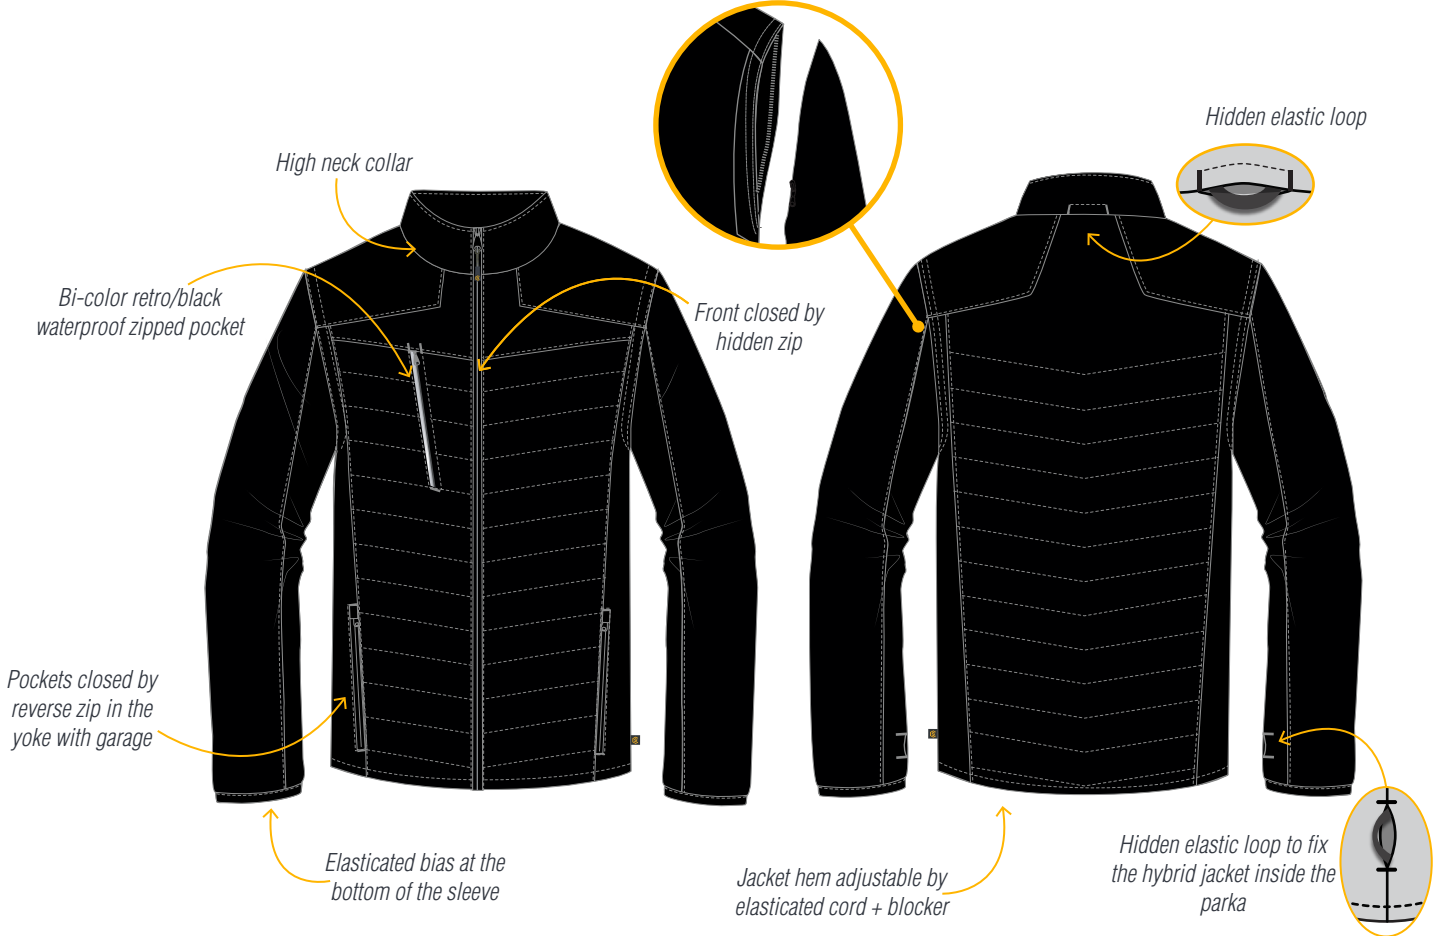

CEPOVETT
S A F E T Y

ALL WEATHER STANDARD 9D12 3041 HYBRID JACKET CARPATES

+ Product benefits

Modern design
Fitted cut

DESCRIPTION

Quilted front and back
Inside half moon for marking
Home laundry
Sizes S to 3XL

FABRICS

Outside materials :
3041 Padding : front layer 96% polyester
4% PU ripstop with PU coating 160 gsm
+ wadding 100% polyester polyfil 100 gsm
+ Inner lining taffeta 100% polyester 65 gsm
Contrast : 3 layers stretch dobby ripstop softshell
89% polyester 11% TPU 360 gsm

COLORS

REMOVABLE SLEEVES BY ZIP

Date & Signature :