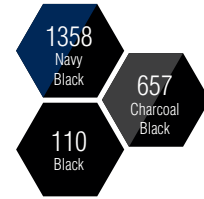

CEPOVETT
S A F E T Y

ALL WEATHER STANDARD 9D12 3041 HYBRID JACKET CARPATES

+ Product benefits

Modern design
Fitted cut

DESCRIPTION

Quilted front and back
Inside half moon for marking
Home laundry
Sizes S to 3XL

FABRICS

Outside materials :
3041 Padding : front layer 96% polyester
4% PU ripstop with PU coating 160 gsm
+ wadding 100% polyester polyfil 100 gsm
+ Inner lining taffeta 100% polyester 65 gsm
Contrast : 3 layers stretch dobby ripstop softshell
89% polyester 11% TPU 360 gsm

COLORS

REMOVABLE SLEEVES BY ZIP

Date & Signature :