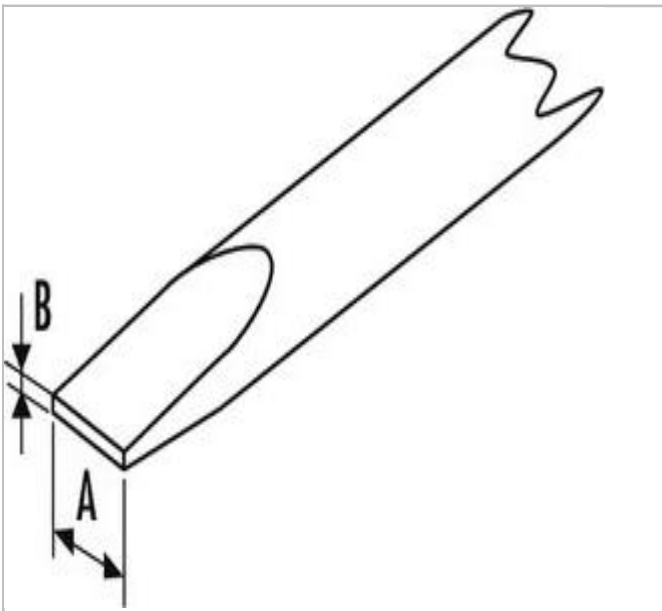

## EXPERT Stubby screwdrivers for slotted head screws (parallel)

### Description:

- ISO 2380-1
- ISO 2380-2
- trimaterial ergonomic comfortable and effective handle.
- Bit color code: red.
- Round chrome plated blade in Chrome Vanadium steel.
- Sand-blasted tip.
- Compact screwdriver ideal for difficult access screws.

	Diameter [mm]	Length L1 [mm]	Length L2 [mm]	Weight [g]	Length [mm]	Tip Size ["]	Handle Style ["]	Ratcheting ["]
<b>E165400</b>	32	86	25	39		1/4"	Tri-Material	Non-Ratcheting
<b>E165404</b>	32	86	25	45		5/16"	Tri-Material	Non-Ratcheting
<b>E165484</b>	32	86	25	33	86	3/16"	Tri-Material	Non-Ratcheting