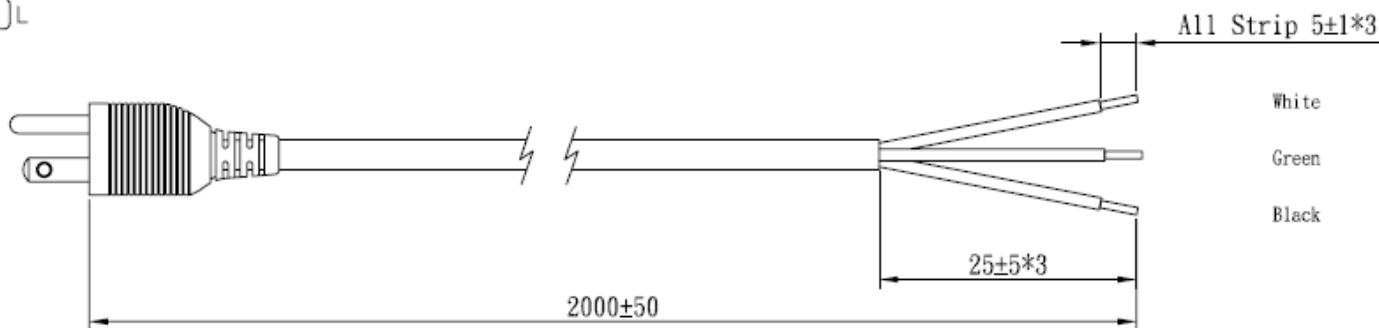

Datasheet RS PRO 2m Power Cord

RS Stock No: 731-6204

MARKING:

No	BOM ITEM	Q' TY
1	∅4.75 BRASS TUBE	1 pcs
2	KWC-50T BLADE	2 pcs
3	305 INNER BODY	1 pcs
4	305 OUT COVER	1 pcs
5	PVC 35P (SA93, SP-305B)	24 g
6	PE TIE (BLACK, 6 inch)	1 pcs

WIRING COLOR:

- E: Green
- N: White
- L: Black