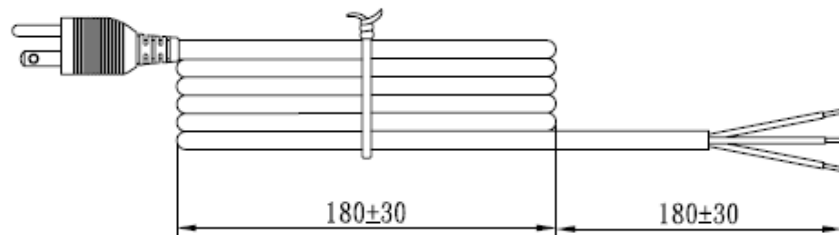

Datasheet RS PRO 2m Power Cord

RS Stock No: 731-6204

MARKING:

No	BOM ITEM	Q' TY
1	∅4.75 BRASS TUBE	1 pcs
2	KWC-50T BLADE	2 pcs
3	305 INNER BODY	1 pcs
4	305 OUT COVER	1 pcs
5	PVC 35P (SA93, SP-305B)	24 g
6	PE TIE (BLACK, 6 inch)	1 pcs

WIRING COLOR:

- E: Green
- N: White
- L: Black