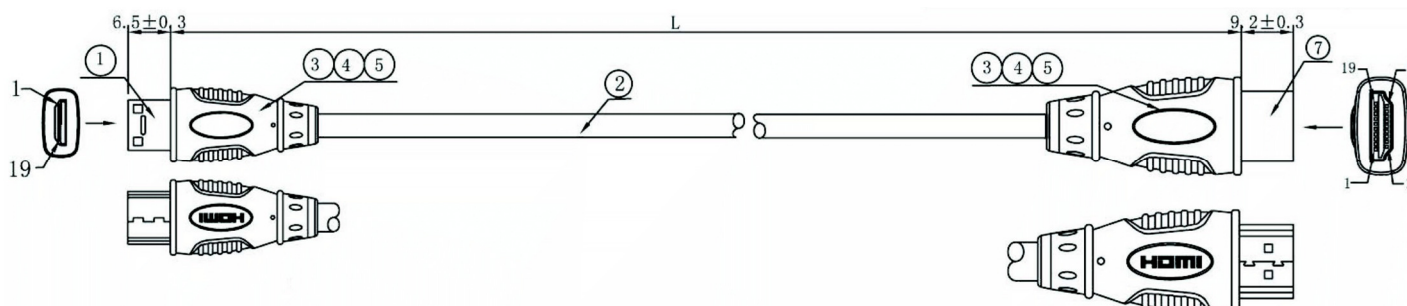

# RS PRO 2 mtr HDMI Type C (Mini) Male to HDMI Male High Speed with Ethernet Cable

Stock number: 182-8581

EN

The RSPRO 2 metre HDMI type C male to HDMI male cable which has a black PVC jack and an outer diameter of 6mm. The connectors have a gold flash covering to prevent corrosion.

The connector hoods are also made of black PVC.

HDMI is possibly the most common display connection on the market which can be found on devices ranging from PC's, Bluray players, games consoles and more. Mini HDMI, not to be confused with micro HDMI, is most commonly found on DSLR cameras and camcorders.

TABLE 1	SEE PICTURE SHOWS 1
MINI TIE	Mini Tie.Color For Black
POLYBAG	COLOR FOR NATURAL SEE NOTE:2
H. S TUBE	EVA H. S TUBE, Filmy and tybe.Color Black, ø0.6mm, L:10mm*8PCS L:12mm*1PCS. L:17mm*1PCS
H. S TUBE	EVA H. S TUBE, Filmy and tybe.Color Black, ø1.5mm, L:6mm*8PCS L:12mm*8PCS.
MOLD HOOD	Shore A 80PVC (UL94-2) color For BLACK
CABLE	HDMI 30AWG (7/0. 102BC*1P+E+WAM)*4+7/0. 102TC*1P+7/0. 102TC*5C+AEB B=0.12mm/5*16 AL-MG JACKET COLOR:PVC/BLACK (BK20) OD:6.0mm
HDMI CONNECTOR	19P/M comector Crinping Type, The Pin Gold Plating, the shell for Gold Plating