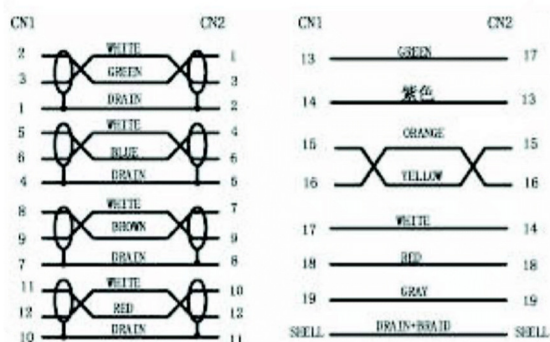

# RS PRO 2 mtr HDMI Type C (Mini) Male to HDMI Male High Speed with Ethernet Cable

Stock number: 182-8581

EN

The RSPRO 2 metre HDMI type C male to HDMI male cable which has a black PVC jack and an outer diameter of 6mm. The connectors have a gold flash covering to prevent corrosion.

The connector hoods are also made of black PVC.

HDMI is possibly the most common display connection on the market which can be found on devices ranging from PC's, Bluray players, games consoles and more. Mini HDMI, not to be confused with micro HDMI, is most commonly found on DSLR cameras and camcorders.

TABLE 1	SEE PICTURE SHOWS 1
MINI TIE	Mini Tie.Color For Black
POLYBAG	COLOR FOR NATURAL SEE NOTE:2
H. S TUBE	EVA H. S TUBE, Filmy and tybe.Color Black, ø0.6mm, L:10mm*8PCS L:12mm*1PCS. L:17mm*1PCS
H. S TUBE	EVA H. S TUBE, Filmy and tybe.Color Black, ø1.5mm, L:6mm*8PCS L:12mm*8PCS.
MOLD HOOD	Shore A 80PVC (UL94-2) color For BLACK
CABLE	HDMI 30AWG (7/0. 102BC*1P+E+WAM)*4+7/0. 102TC*1P+7/0. 102TC*5C+AEB B=0.12mm/5*16 AL-MG JACKET COLOR:PVC/BLACK (BK20) OD:6.0mm
HDMI CONNECTOR	19P/M comector Crinping Type, The Pin Gold Plating, the shell for Gold Plating