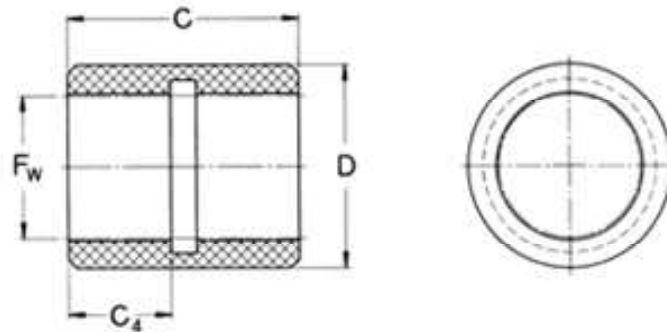

## LPBR 16

Lineair glijlager

C [mm]:	30
C4 [mm]:	12
D = Da [mm]:	24.23
Fw [mm]:	16
Cdyn 0,1:	1530
Cdyn 4 [N]:	38

Datum: 22/05/2020

The contents of this report are the copyright of the publisher and may not be reproduced (even extracts) unless permission is granted. Every care has been taken to ensure the accuracy of the information contained in this report but no liability can be accepted for any loss or damage whether direct, indirect or consequential arising out of the use of the information contained herein.