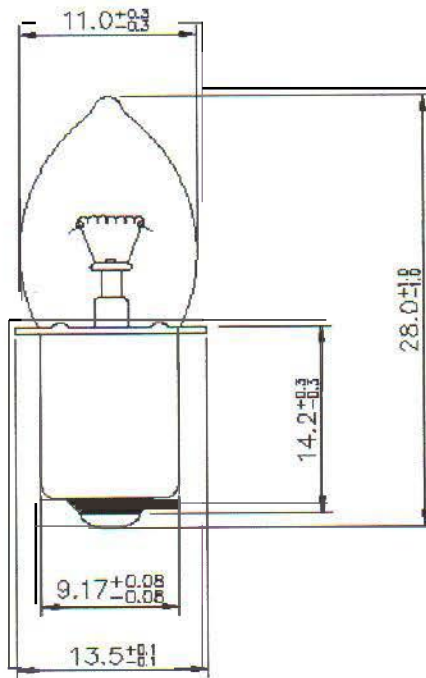

### Features and Benefits

- Olive shape B3 - 11 mm glass
- Alternative to vacuum types
- P13.5s prefocus base

**Specifications:**

Current Rating	750 mA
Diameter	11.3 mm
Lamp Base	P13.5s
Lamp Size	B3 1/2
Length	29 mm
Lens Colour	Clear
Life Hours	15 h
Luminosity	16 lm
Voltage Rating	3.6 V

RS Stock No.

6559132

*DRAWING - I*

Unit : mm

1. Structure	Bulb Type	B3 1/2
	Bulb Diameter	Ø 11.3Max.
	Length	29.0Max
	Base Type	P13.5s KRP
2. Design Characteristics	Voltage	3.6V
	Amperage	750mA± 10%
	Gas Type	Krypton gas-filled
	M.S.C.P.	1.27CP±20%
	Life Hours	15Hrs