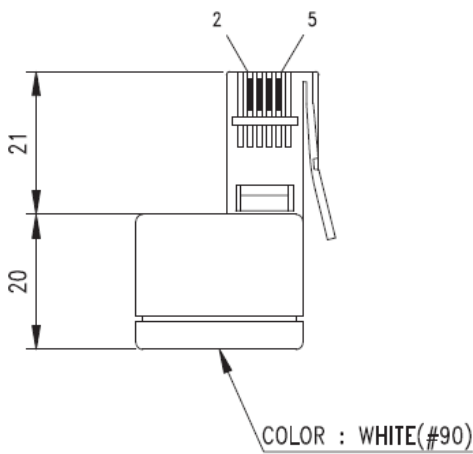

## Dual RJ11 /BT 4301A adaptor

RS Stock number 303-1322

### Specification:

UK PLUG  
6P4C

UK PLUG	UK JACK	US JACK
3	3	2
2	2	3
5	5	4
4	4	5