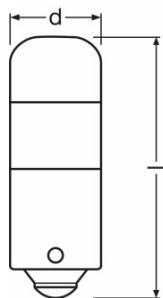

Product datasheet

Technical data

Electrical data

Power input	1 W
Nominal wattage	4.00 W
Nominal voltage	12 V
Test voltage	13.2 V

Photometrical data

Color temperature	4000 K
Luminous flux	50 lm
Luminous flux tolerance	±10 %

Dimensions & weight

Length	27.4 mm
Diameter	9.0 mm
Product weight	2.70 g

Lifespan

Lifespan B3	500 h
Lifespan Tc	1000 h

Additional product data

Base (standard designation)	BA9s
-----------------------------	------

Product code	Product description	Packaging unit (Pieces/Unit)	Dimensions (length x width x height)	Volume	Gross weight
4008321657893	4000 K	Blister 2	73 mm x 30 mm x 57 mm	0.12 dm ³	10.00 g
4008321657909	4000 K	Shipping carton box 10	104 mm x 106 mm x 78 mm	0.86 dm ³	94.00 g
4008321667199	4000 K	Shipping carton box 420	- x - x -		