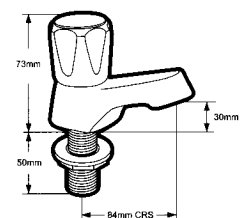

FINISH _____ CODE
CHROME _____ P525

BASIN & BATH TAPS & MIXERS

1/2" BASIN TAPS

FINISH _____ CODE
CHROME _____ P501

MONOBLOC
BASIN MIXER WITH
POP-UP WASTE

FINISH _____ CODE
CHROME _____ P565

3/4" BATH TAPS

FINISH _____ CODE
CHROME _____ P501