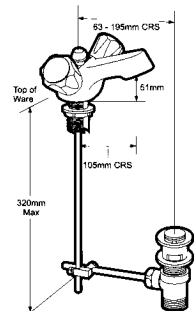

TECHNICAL INFORMATION

KITCHEN TAPS & MIXERS

1/2" HIGH NECK
SINK TAPS

FINISH _____ CODE
CHROME _____ P502

KITCHEN MIXER
(CAST SPOUT DUAL FLOW)

FINISH _____ CODE
CHROME _____ P521

MONOBLOC SINK
MIXER
(CAST SPOUT DUAL FLOW)

FINISH _____ CODE
CHROME _____ P525

BASIN & BATH TAPS & MIXERS

1/2" BASIN TAPS

FINISH _____ CODE
CHROME _____ P501

MONOBLOC
BASIN MIXER WITH
POP-UP WASTE

FINISH _____ CODE
CHROME _____ P565

3/4" BATH TAPS

FINISH _____ CODE
CHROME _____ P501