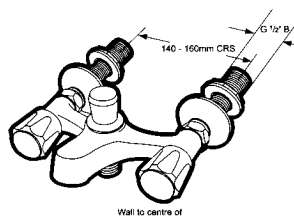

WALL MOUNTED BATH
AND SHOWER MIXER
(COMPLETE WITH SHOWER KIT)

FINISH _____ CODE
CHROME _____ P554