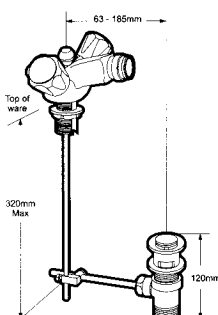

MONOBLOC
BIDET MIXER WITH
POP-UP WASTE

FINISH _____ CODE
CHROME _____ P593