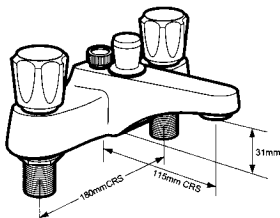

DECK BATH AND
SHOWER MIXER
(COMPLETE WITH SHOWER KIT)

FINISH _____ CODE
CHROME _____ P550