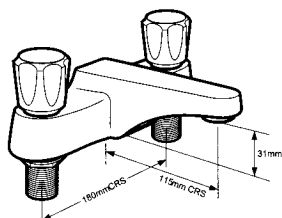

FINISH _____ CODE
CHROME _____ P525

BASIN & BATH TAPS & MIXERS

1/2" BASIN TAPS

FINISH _____ CODE
CHROME _____ P501

MONOBLOC
BASIN MIXER WITH
POP-UP WASTE

FINISH _____ CODE
CHROME _____ P565

3/4" BATH TAPS

FINISH _____ CODE
CHROME _____ P501