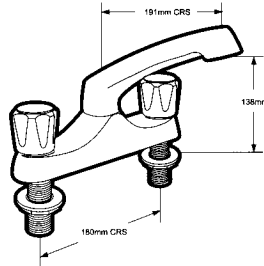

TECHNICAL INFORMATION

KITCHEN TAPS & MIXERS

1/2" HIGH NECK
SINK TAPS

FINISH _____ CODE
CHROME _____ P502

KITCHEN MIXER
(CAST SPOUT DUAL FLOW)

FINISH _____ CODE
CHROME _____ P521

MONOBLOC SINK
MIXER
(CAST SPOUT DUAL FLOW)

FINISH _____ CODE
CHROME _____ P525

BASIN & BATH TAPS & MIXERS

1/2" BASIN TAPS

FINISH _____ CODE
CHROME _____ P501

MONOBLOC
BASIN MIXER WITH
POP-UP WASTE

FINISH _____ CODE
CHROME _____ P565

3/4" BATH TAPS

FINISH _____ CODE
CHROME _____ P501