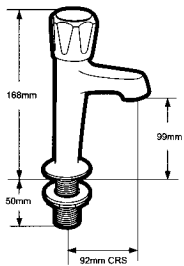

TECHNICAL INFORMATION

KITCHEN TAPS & MIXERS

1/2" HIGH NECK
SINK TAPS

FINISH _____ CODE
CHROME _____ P502

KITCHEN MIXER
(CAST SPOUT DUAL FLOW)

FINISH _____ CODE
CHROME _____ P521

MONOBLOC SINK
MIXER
(CAST SPOUT DUAL FLOW)

FINISH _____ CODE
CHROME _____ P525

BASIN & BATH TAPS & MIXERS

1/2" BASIN TAPS

FINISH _____ CODE
CHROME _____ P501

MONOBLOC
BASIN MIXER WITH
POP-UP WASTE

FINISH _____ CODE
CHROME _____ P565

3/4" BATH TAPS

FINISH _____ CODE
CHROME _____ P501