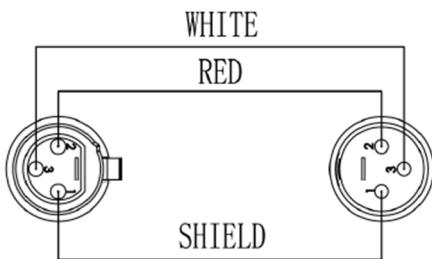

Datasheet

RS PRO 6m XLR Male to Female Cable, Black Connectors

Stock number: 192-4447

EN

The RS PRO 6 metre, XLR extension cable has a jack plug to a socket both with metal boots.

The connectors are nickel and have a strain relief to help avoid the cable splitting around the edge of the boot. The cable flex is made of 18 AWG copper wire and has a copper braid for extra shielding. The cable flex has a black PVC jacket and an outer diameter of 6mm.

XLR cables are generally use for sound, video and lighting equipment.