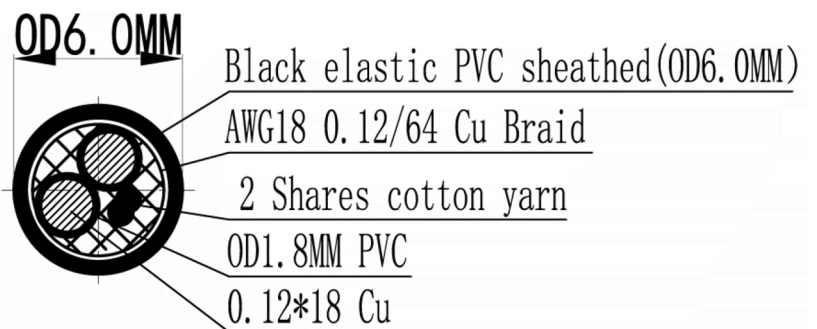

Datasheet

RS PRO 6m XLR Male to Female Cable, Black Connectors

Stock number: 192-4447

EN

The RS PRO 6 metre, XLR extension cable has a jack plug to a socket both with metal boots.

The connectors are nickel and have a strain relief to help avoid the cable splitting around the edge of the boot. The cable flex is made of 18 AWG copper wire and has a copper braid for extra shielding. The cable flex has a black PVC jacket and an outer diameter of 6mm.

XLR cables are generally use for sound, video and lighting equipment.