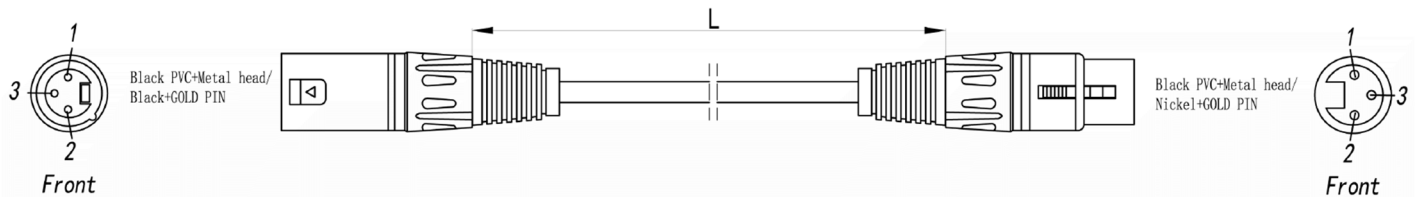

Datasheet

RS PRO 6m XLR Male to Female Cable, Black Connectors

Stock number: 192-4447

EN

The RS PRO 6 metre, XLR extension cable has a jack plug to a socket both with metal boots.

The connectors are nickel and have a strain relief to help avoid the cable splitting around the edge of the boot. The cable flex is made of 18 AWG copper wire and has a copper braid for extra shielding. The cable flex has a black PVC jacket and an outer diameter of 6mm.

XLR cables are generally use for sound, video and lighting equipment.