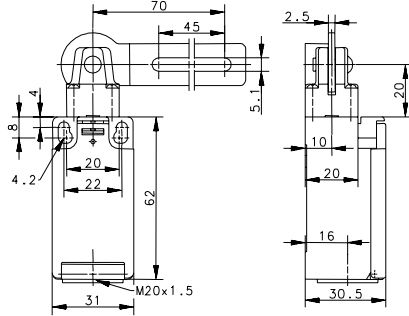

I88 VKS

I88 VKW RE

I88 VKW LI

Slow-action

Snap-action

6086100093
I88-U1Z VKS

Slow-action

Snap-action

6086100094
I88-U1Z VKW RE

Slow-action

Snap-action

6086100095
I88-U1Z VKW LI

6186800447
I88-A2Z VKS

Replacement actuator: -

Special features / variants
(on request)

Replacement actuator: -