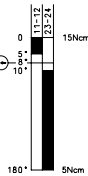

I88 VKS

I88 VKW RE

I88 VKW LI

Slow-action

Snap-action

6086100093
I88-U1Z VKS

Slow-action

Snap-action

6086100094
I88-U1Z VKW RE

Slow-action

Snap-action

6086100095
I88-U1Z VKW LI

6186800447
I88-A2Z VKS

Replacement actuator: -

Special features / variants
(on request)

Replacement actuator: -