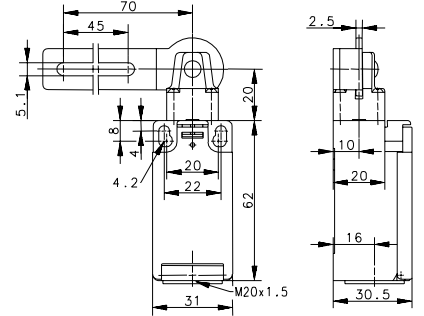

I88 VKS

I88 VKW RE

I88 VKW LI

Slow-action

Snap-action

6086100093
I88-U1Z VKS

Slow-action

Snap-action

6086100094
I88-U1Z VKW RE

Slow-action

Snap-action

6086100095
I88-U1Z VKW LI

6186800447
I88-A2Z VKS

Replacement actuator: -

Special features / variants
(on request)

Replacement actuator: -