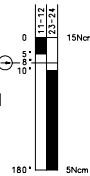

I88 VKS

I88 VKW RE

I88 VKW LI

Slow-action

Snap-action

6086100093
I88-U1Z VKS

Slow-action

Snap-action

6086100094
I88-U1Z VKW RE

Slow-action

Snap-action

6086100095
I88-U1Z VKW LI

6186800447
I88-A2Z VKS

Replacement actuator: -

Special features / variants
(on request)

Replacement actuator: -