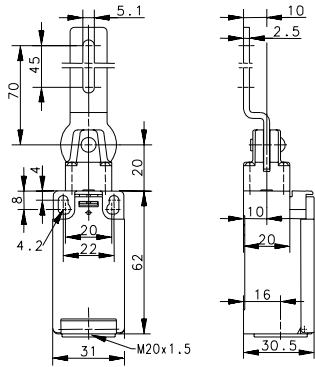

I88 VKS

I88 VKW RE

I88 VKW LI

Slow-action

Snap-action

6086100093
I88-U1Z VKS

Slow-action

Snap-action

6086100094
I88-U1Z VKW RE

Slow-action

Snap-action

6086100095
I88-U1Z VKW LI

6186800447
I88-A2Z VKS

Replacement actuator: -

Special features / variants
(on request)

Replacement actuator: -