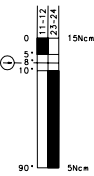

I88 VKS

I88 VKW RE

I88 VKW LI

Slow-action

Snap-action

6086100093
I88-U1Z VKS

Slow-action

Snap-action

6086100094
I88-U1Z VKW RE

Slow-action

Snap-action

6086100095
I88-U1Z VKW LI

6186800447
I88-A2Z VKS

Replacement actuator: -

Special features / variants
(on request)

Replacement actuator: -