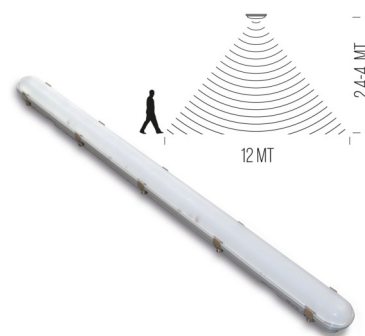

SLIM LED TRI-PROOF - RADAR

LD2WPF303MW

30,0 W - 4200lm - 4000K

DIMENSIONS	A	B	C
1	78	---	80

GENERAL INFORMATIONS	
Code	LD2WPF303MW
Ean	8031453024574
Family	SLIM LED TRI-PROOF - RADAR
Technology	LED
Body material	PC
Diffuser / lens material	PC
Operating temperature (° C)	-20 - +40

PACKAGING	
Packaging	BOX
Pack	1

LIGHTING DATA	
Kelvin (°)	4000
Lumen	4200
Beam (°)	120
Luminous efficacy (lm / W)	140
Color rendering (CRI)	>80

TECHNICAL FEATURES	
Power (W)	30,0
Supply voltage (V) / Max (V)	220 / 240
Power frequency (Hz)	50/60
Insulation class	1
Power factor	>0,90
Dimmer compatibility	NO