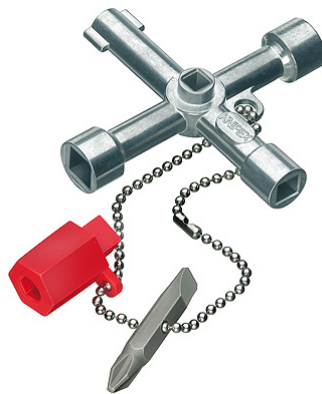

00 11 03

Control Cabinet Key for all standard cabinets and shut-off systems

- For control cabinets and shut-off systems in the supply of gas, water and electricity
- For technical installations in buildings, e.g. air conditioning and ventilation systems, shut-off valves, mains switchboards, etc.
- With bit insert: slot 1.0 x 7 mm and cross recess PH2
- With adapter for 1/4" bits chained to key
- Additional bit adapter for 1/4" bits inside one profile
- Zinc die-casted
- Long execution, total length 76 mm
- Additional square of 5 mm

Article No.	00 11 03
EAN	4003773041658
Nominal size	76 mm
Capacity square mm	5 / 6 / 8
Capacity double-bit key mm	3 - 5
Capacity triangular mm	9
Length mm	76
Net weight g	88

technical change and errors excepted