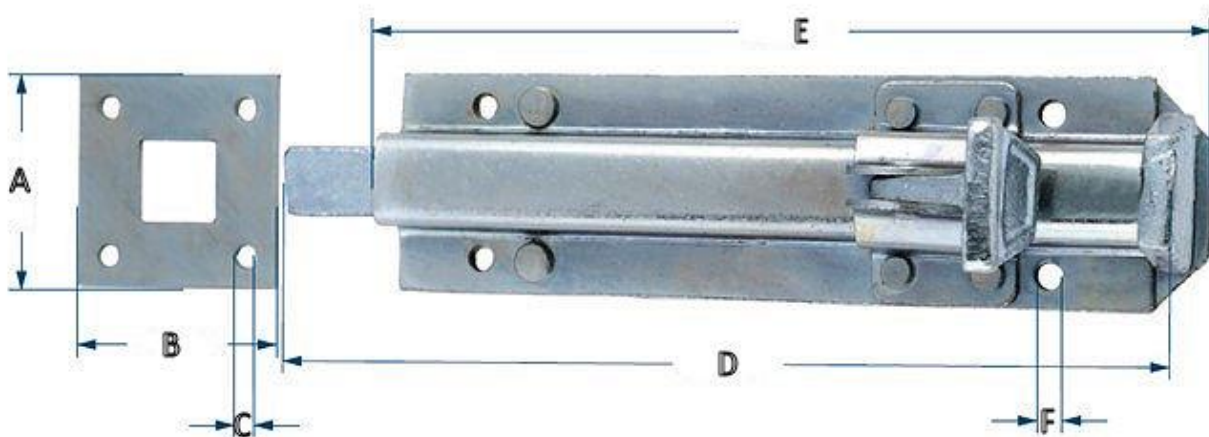

Product Description

A robust, foot operated lock, made from steel, designed to be fitted vertically (downward) to the bottom of a gate or door. Comes complete with the strike plate, which is affixed to the floor.

General Specifications

Please view our full range listing below:

RS Stock No	Finish	A (mm)	B (mm)	C (mm)	D (mm)	E (mm)	F (mm)
894 6724	Galvanised	50	50	5	205	186	8
894 6727	Epoxy Black	50	50	5	205	186	8